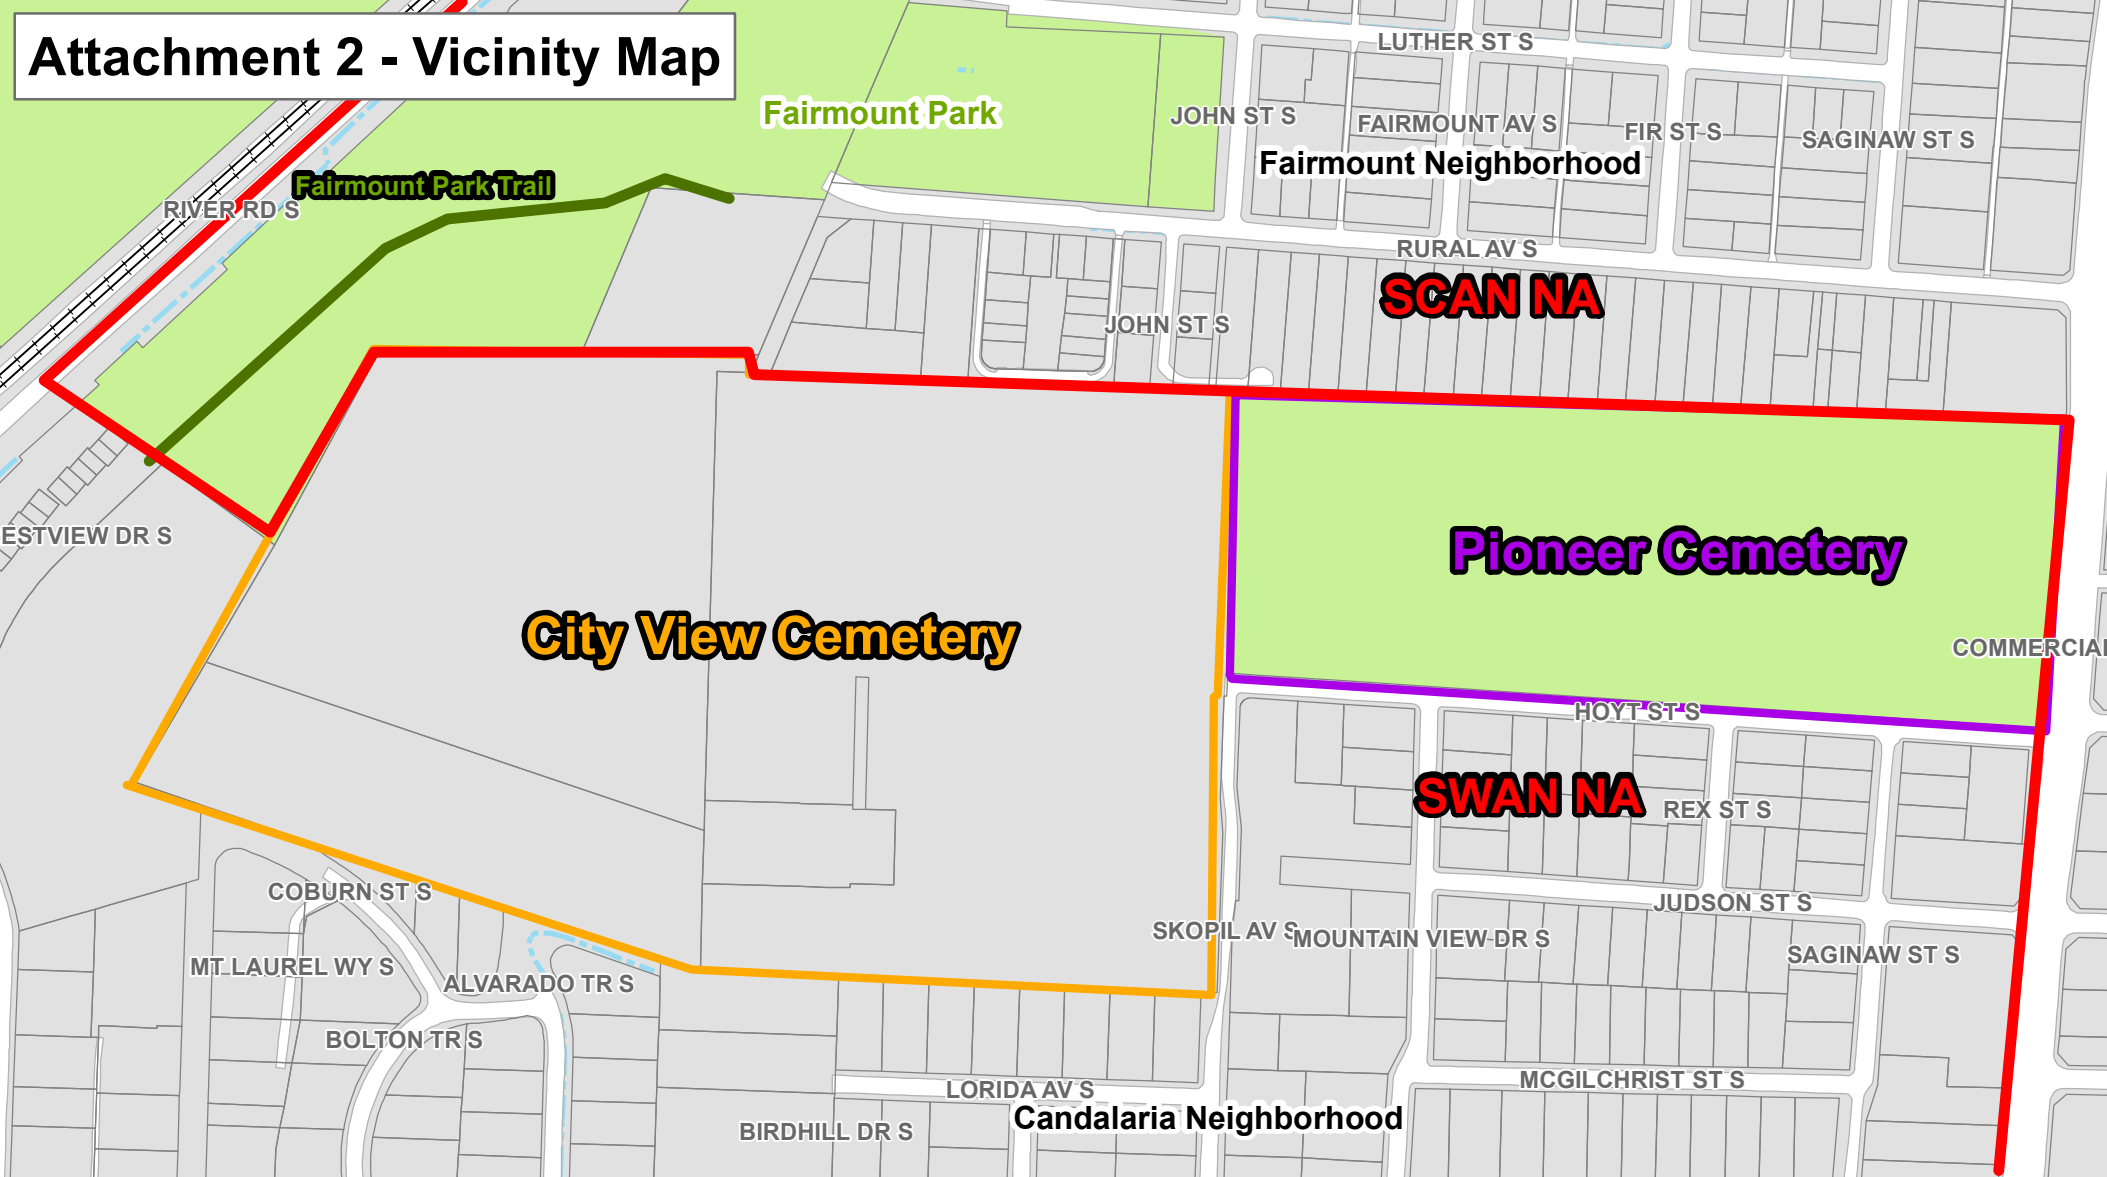

Attachment 2 - Vicinity Map

Fairmount Park

JOHN ST S

LUTHER ST S

FAIRMOUNT AV S

FIR ST S

SAGINAW ST S

Fairmount Neighborhood

RURAL AV S

SCAN NA

JOHN ST S

Pioneer Cemetery

COMMERCIAL

City View Cemetery

SWAN NA

HOYT ST S

REX ST S

JUDSON ST S

SAGINAW ST S

SKOPI AV S

MOUNTAIN VIEW DR S

MCGILCHRIST ST S

LORIDA AV S

Candalaria Neighborhood

BIRDHILL DR S

COBURN ST S

MT. LAUREL WY S

BOLTON TR S

ALVARADO TR S

RIVER RD S

Fairmount Park Trail

ESTVIEW DR S