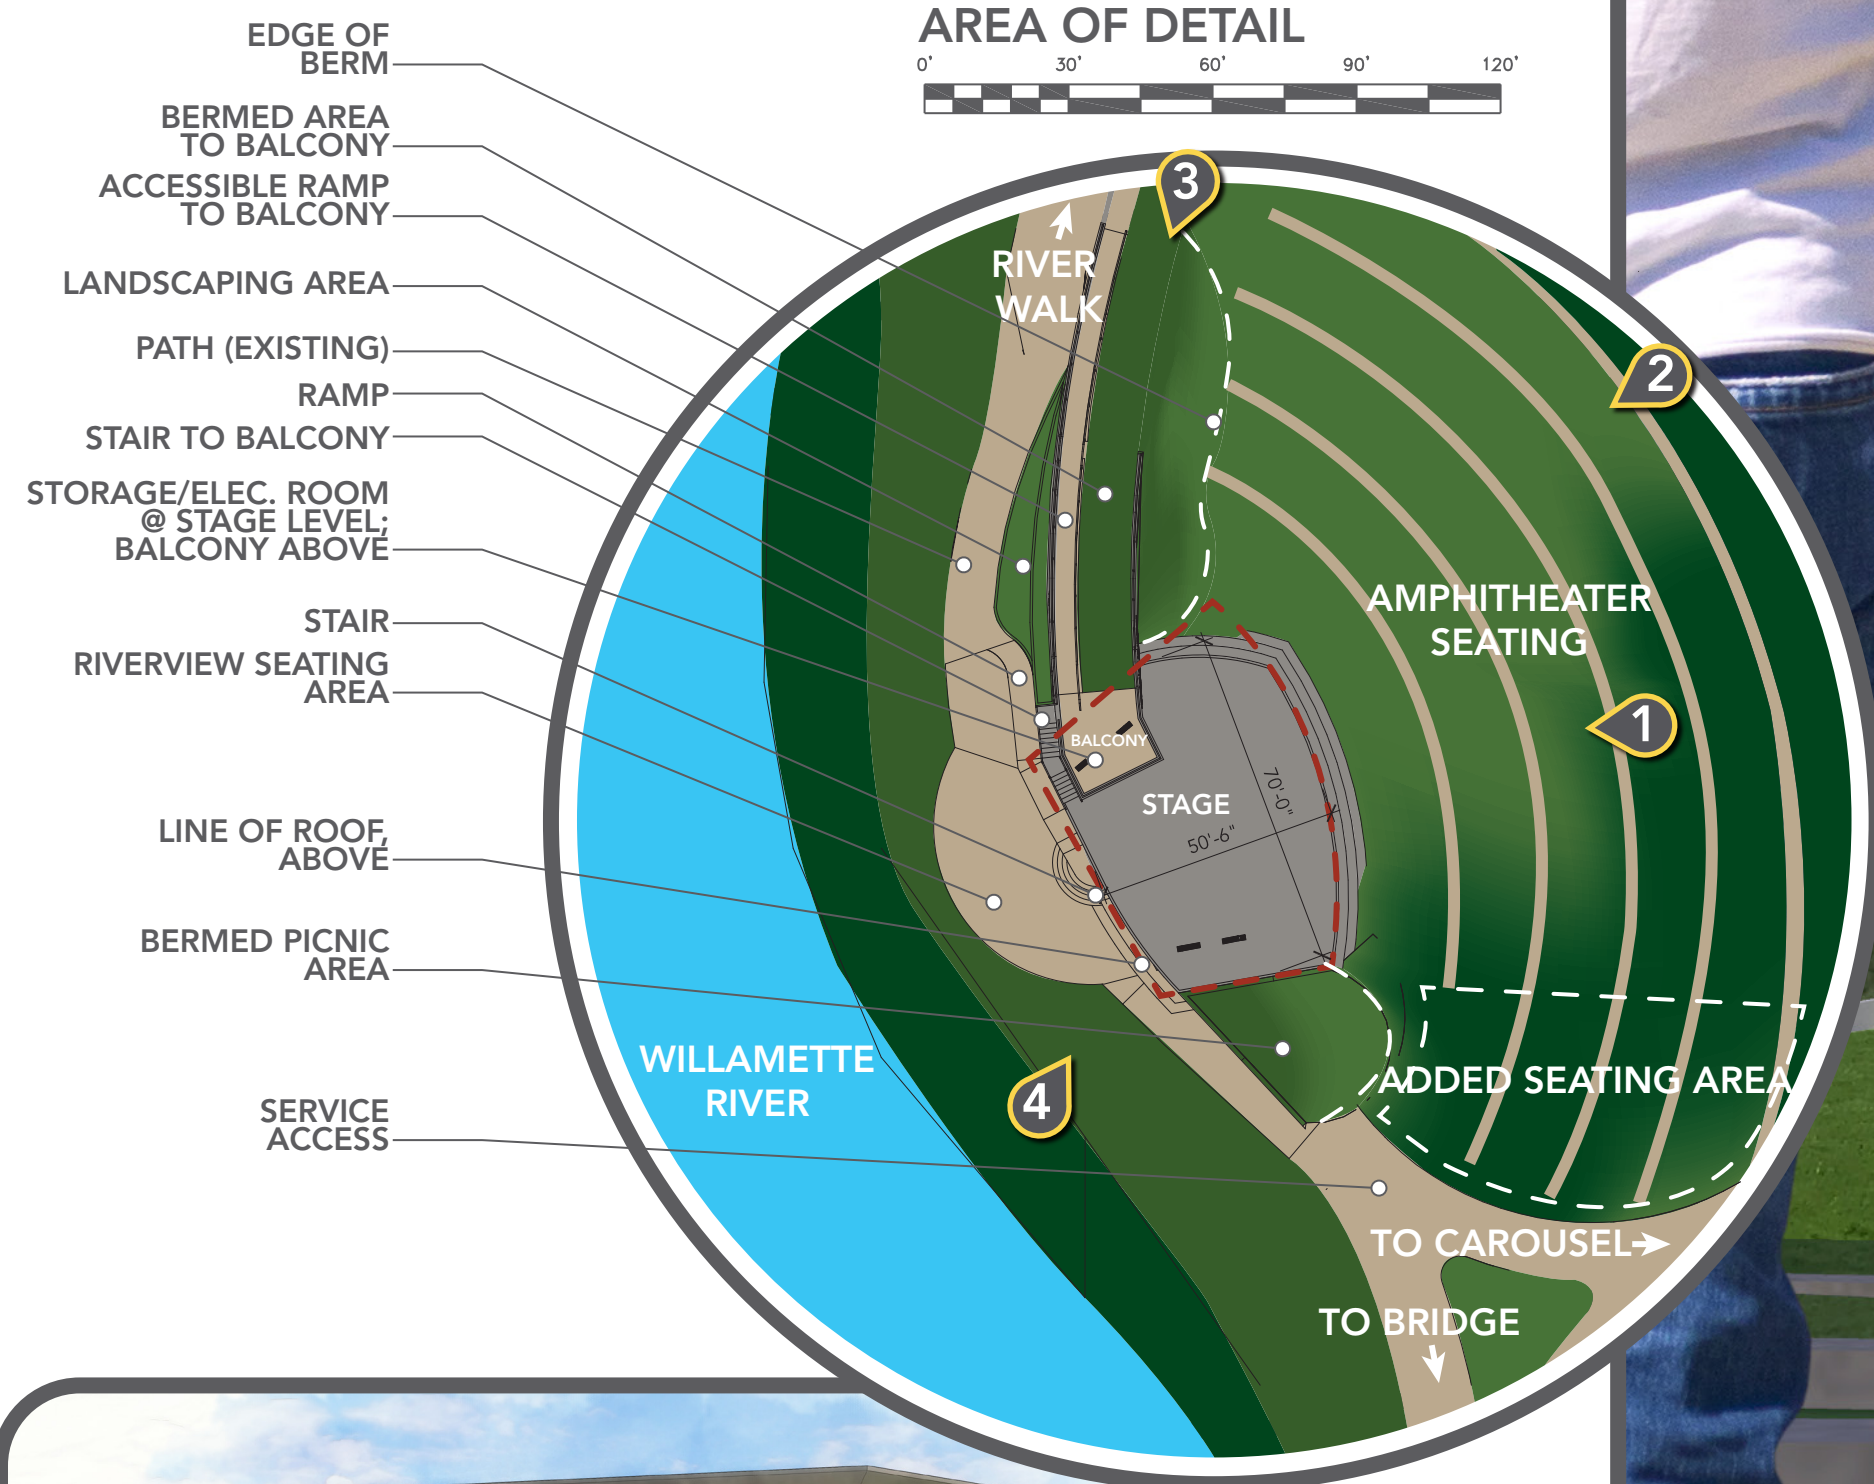

ROTARY CENTENNIAL STAGE

RIVERFRONT PARK - SALEM, OR

- RIGGING POINTS ALONG FRONT AND SIDES
- BALCONY/VIEWING DECK
- ELEC. ROOM/STORAGE ACCESS DOOR
- STAIR TO BALCONY
- RAMP TO STAGE