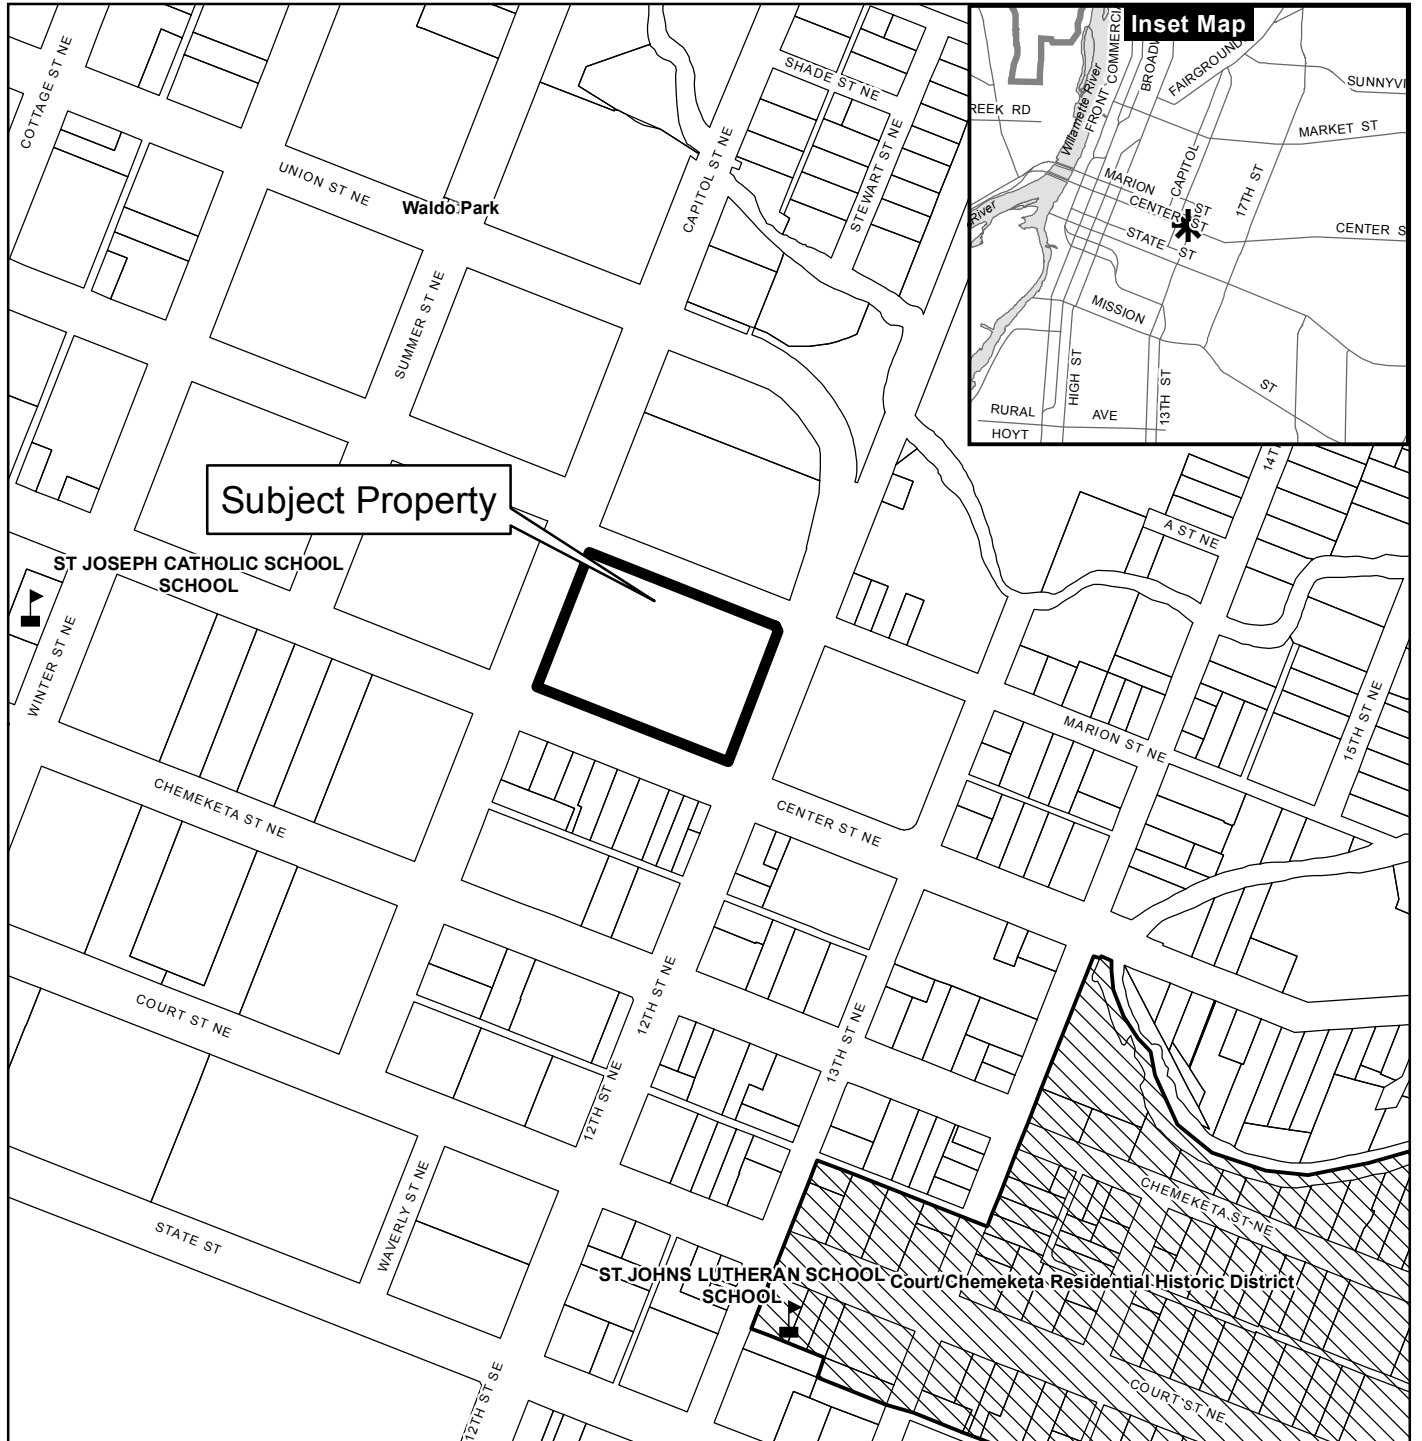

Vicinity Map

1177 Center St NE

Tax Lot # 073W23CC / 1600

Subject Property

Legend

- Taxlots
- Urban Growth Boundary
- City Limits
- Outside Salem City Limits
- Historic District
- Parks
- Schools

0 100 200 400 Feet