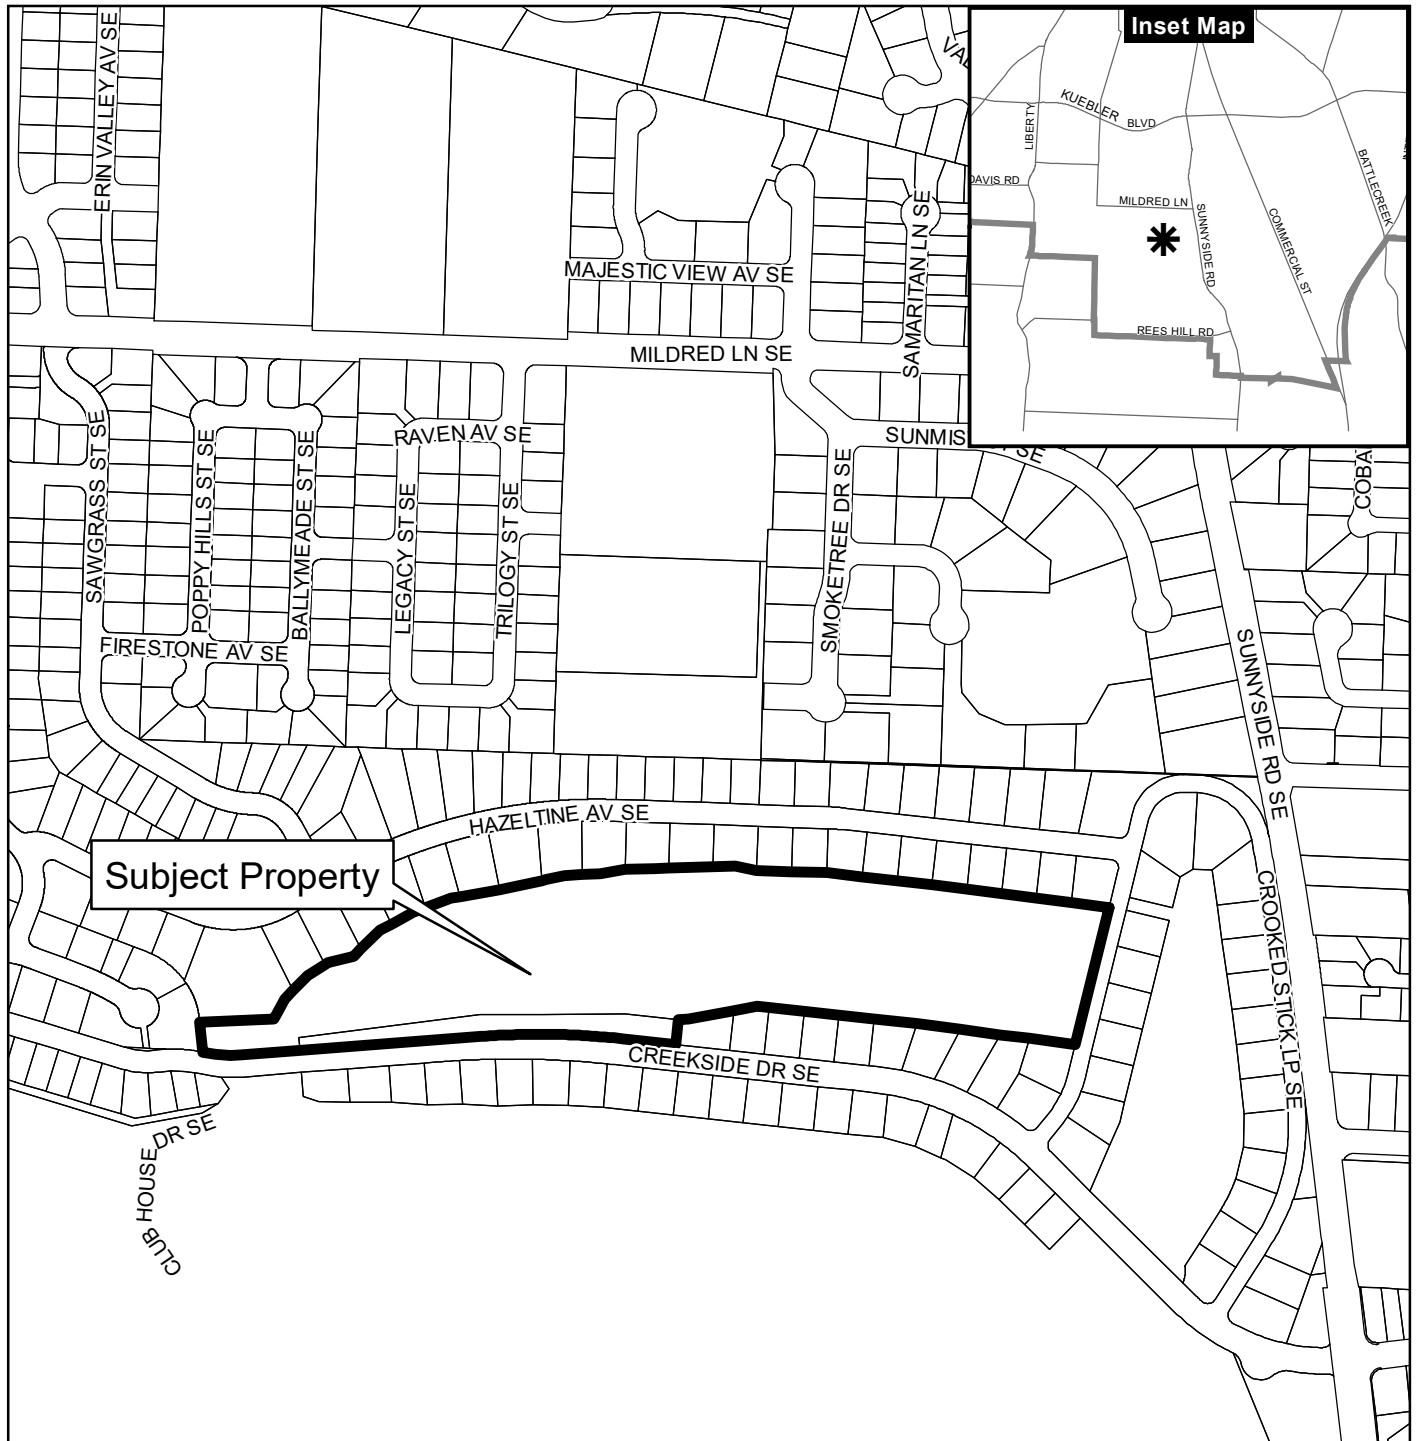

Vicinity Map

700 to 800 Blocks of Creekside Drive SE

Legend

-  Taxlots
-  Urban Growth Boundary
-  City Limits
-  Outside Salem City Limits
-  Historic District
-  Schools
-  Parks

This product is provided as is, without warranty. In no event is the City of Salem liable for damages from the use of this product. This product is subject to license and copyright limitations and further distribution or resale is prohibited.