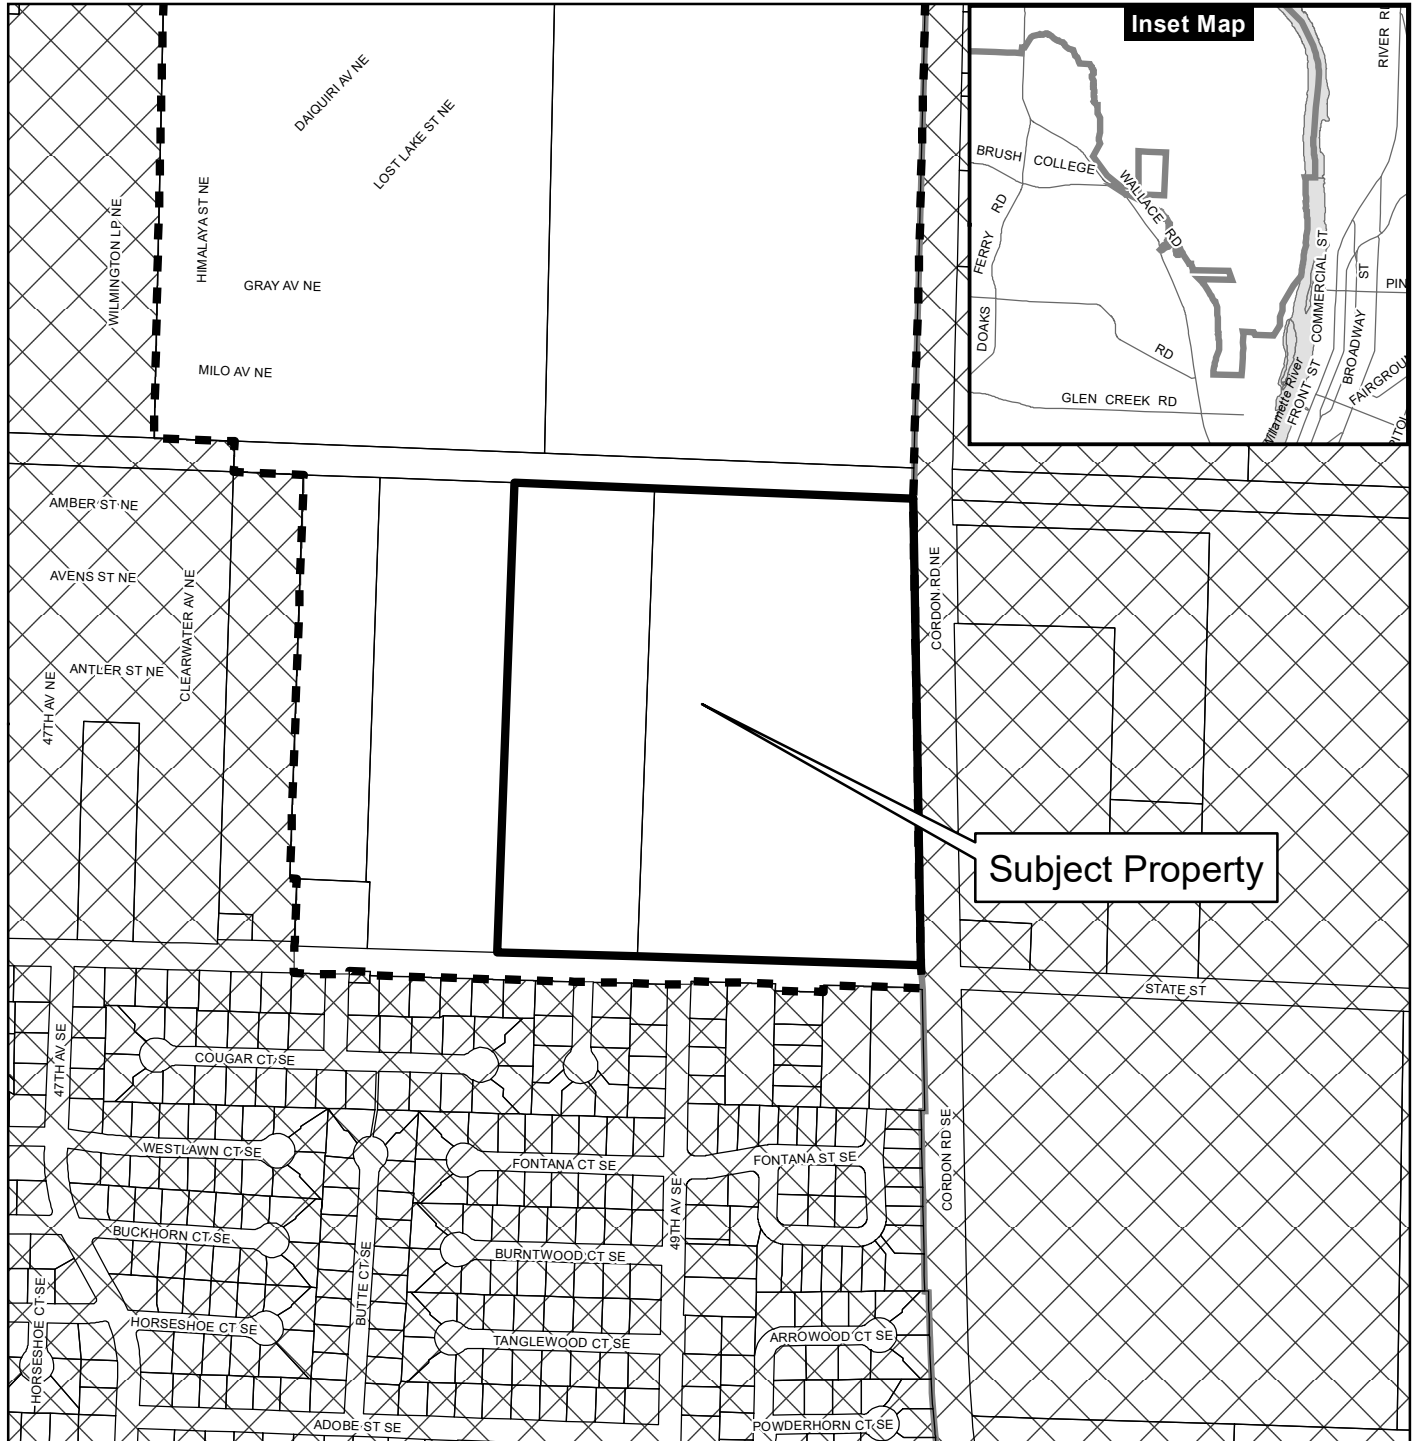

Vicinity Map

4900 Block of State Street

(Taxlots 072W29C / 00100 and 00101)

Legend

-  Taxlots
-  Urban Growth Boundary
-  City Limits
-  Outside Salem City Limits
-  Historic District
-  Schools
-  Parks

CITY OF Salem
 AT YOUR SERVICE
 Community Development Dept.

0 100 200 400 Feet

This product is provided as is, without warranty. In no event is the City of Salem liable for damages from the use of this product. This product is subject to license and copyright limitations and further distribution or resale is prohibited.