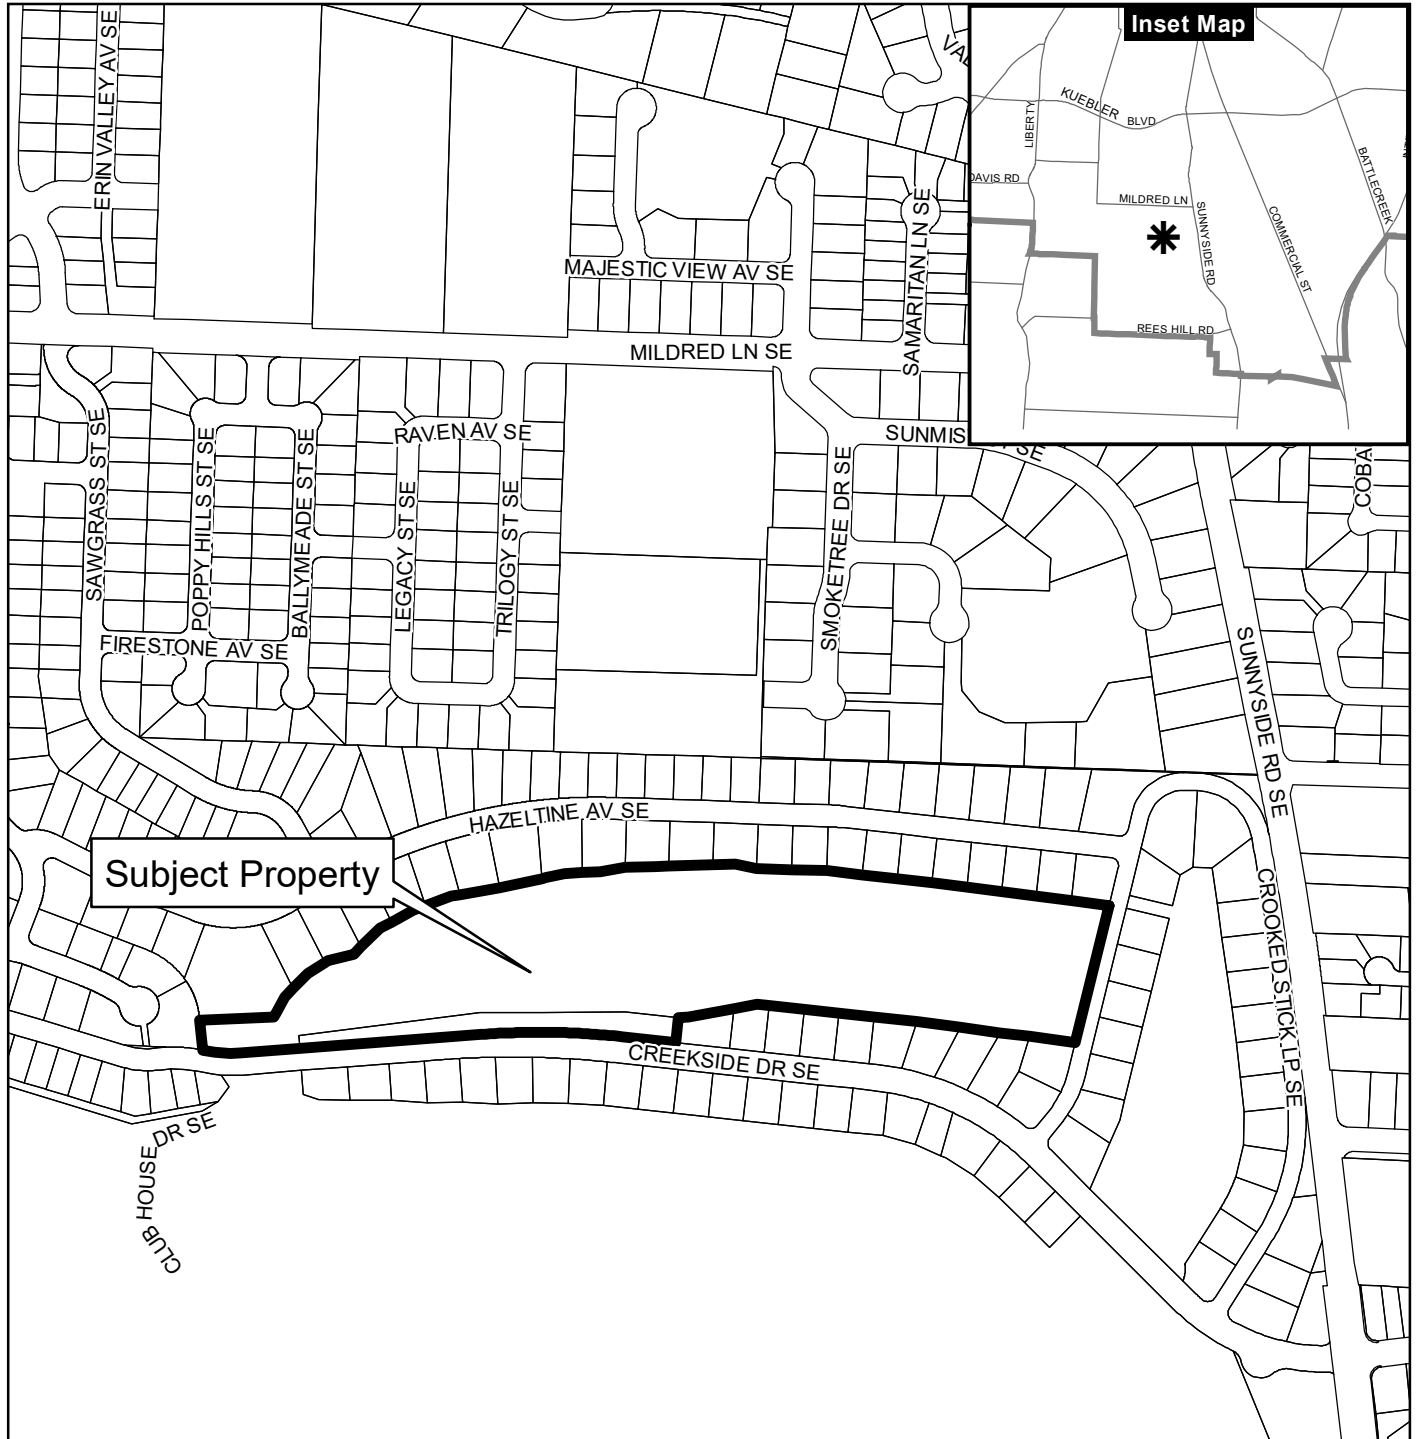

Vicinity Map

700 to 800 Blocks of Creekside Drive SE

Legend

-  Taxlots
-  Urban Growth Boundary
-  City Limits
-  Outside Salem City Limits
-  Historic District
-  Schools
-  Parks

This product is provided as is, without warranty. In no event is the City of Salem liable for damages from the use of this product. This product is subject to license and copyright limitations and further distribution or resale is prohibited.