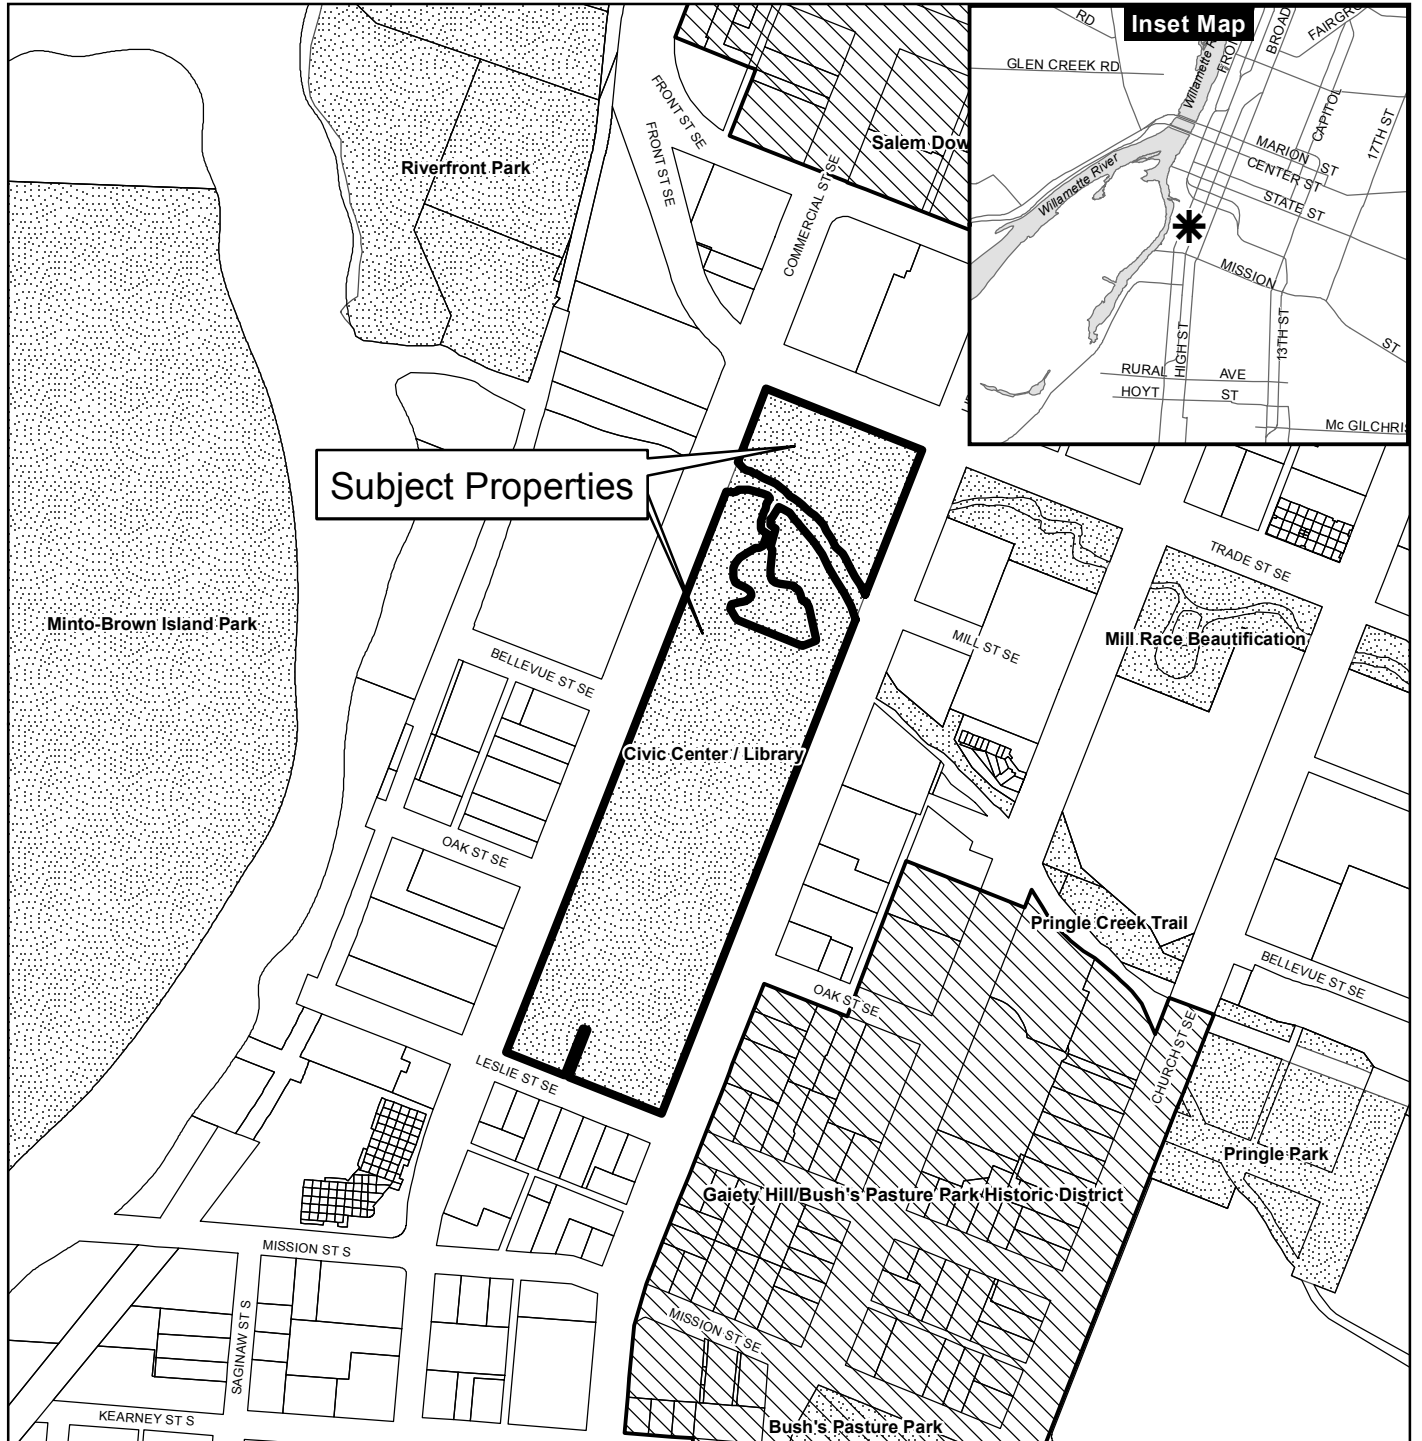

Vicinity Map

555 Liberty Street SE

(073W27BD00100 and 073W27BA03200)

Subject Properties

Legend

-  Taxlots
-  Urban Growth Boundary
-  City Limits
-  Outside Salem City Limits
-  Historic District
-  Schools
-  Parks

0 100 200 400 Feet

This product is provided as is, without warranty. In no event is the City of Salem liable for damages from the use of this product. This product is subject to license and copyright limitations and further distribution or resale is prohibited.