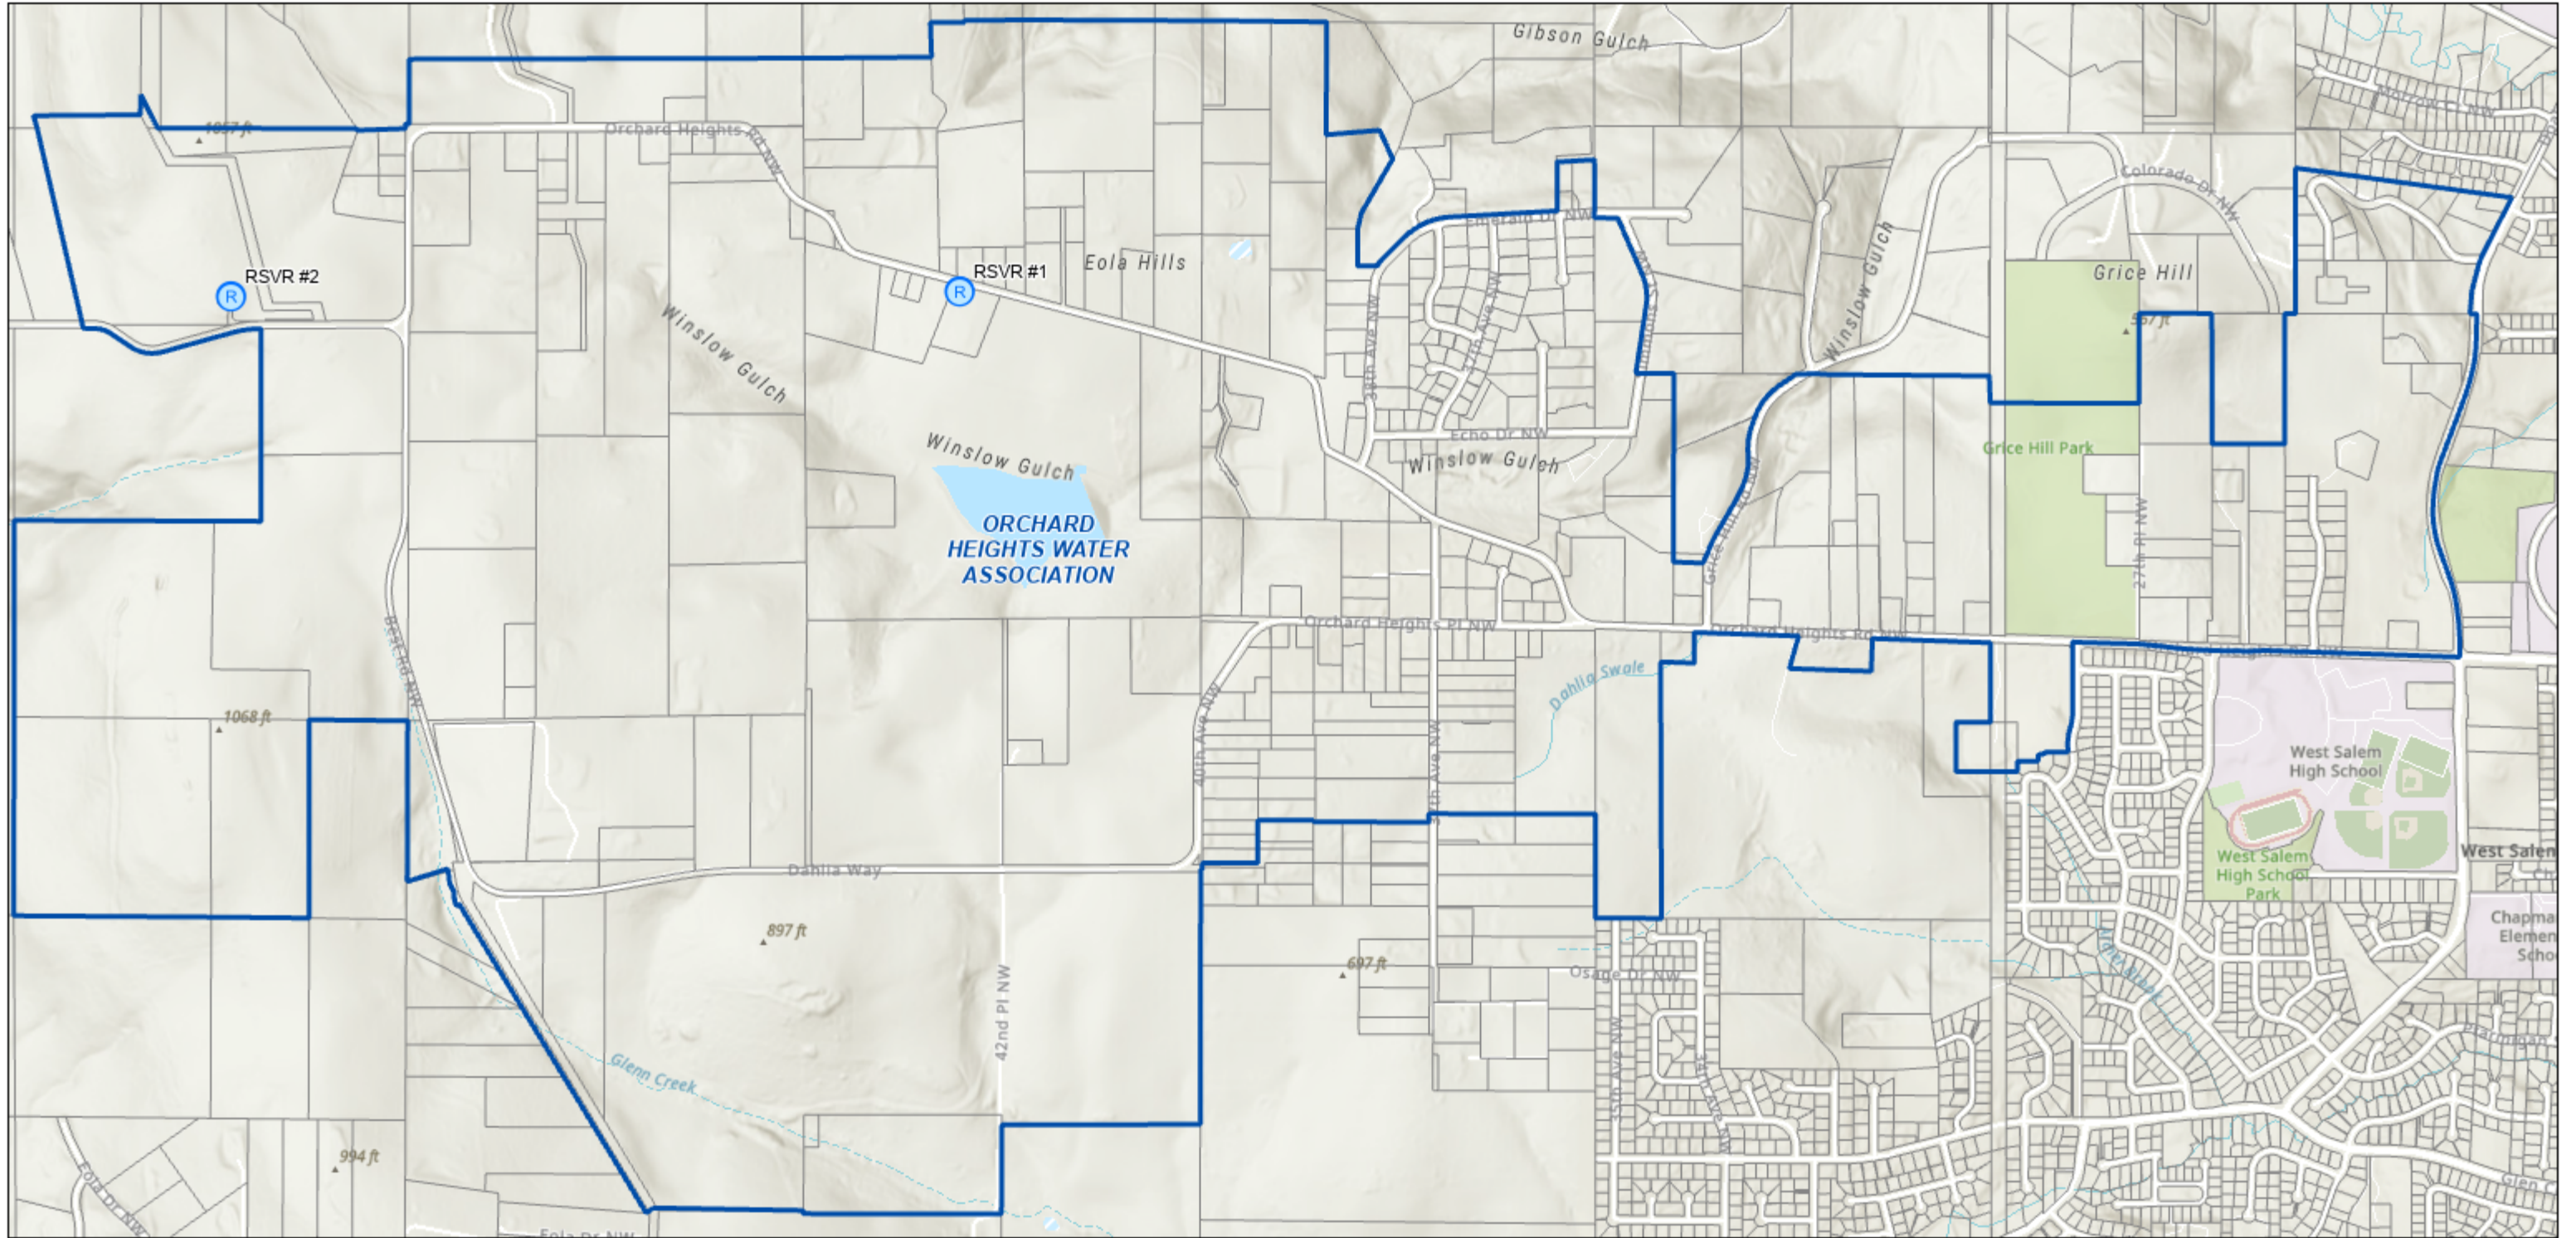

Orchard Heights Water Association

April 6, 2023

- Water Service Areas
- R Water Reservoir
- Taxlots

1:18,056

Esri, NASA, NGA, USGS, FEMA, City of Salem, Oregon, USA, Esri Community Maps Contributors, City of Salem, Oregon, Oregon Metro, Oregon State Parks, State of Oregon GEO, Esri, HERE, Garmin, SafeGraph, GeoTechnologies, Inc, METI/NASA, USGS, Bureau of Land Management, EPA, NPS, US Census Bureau,