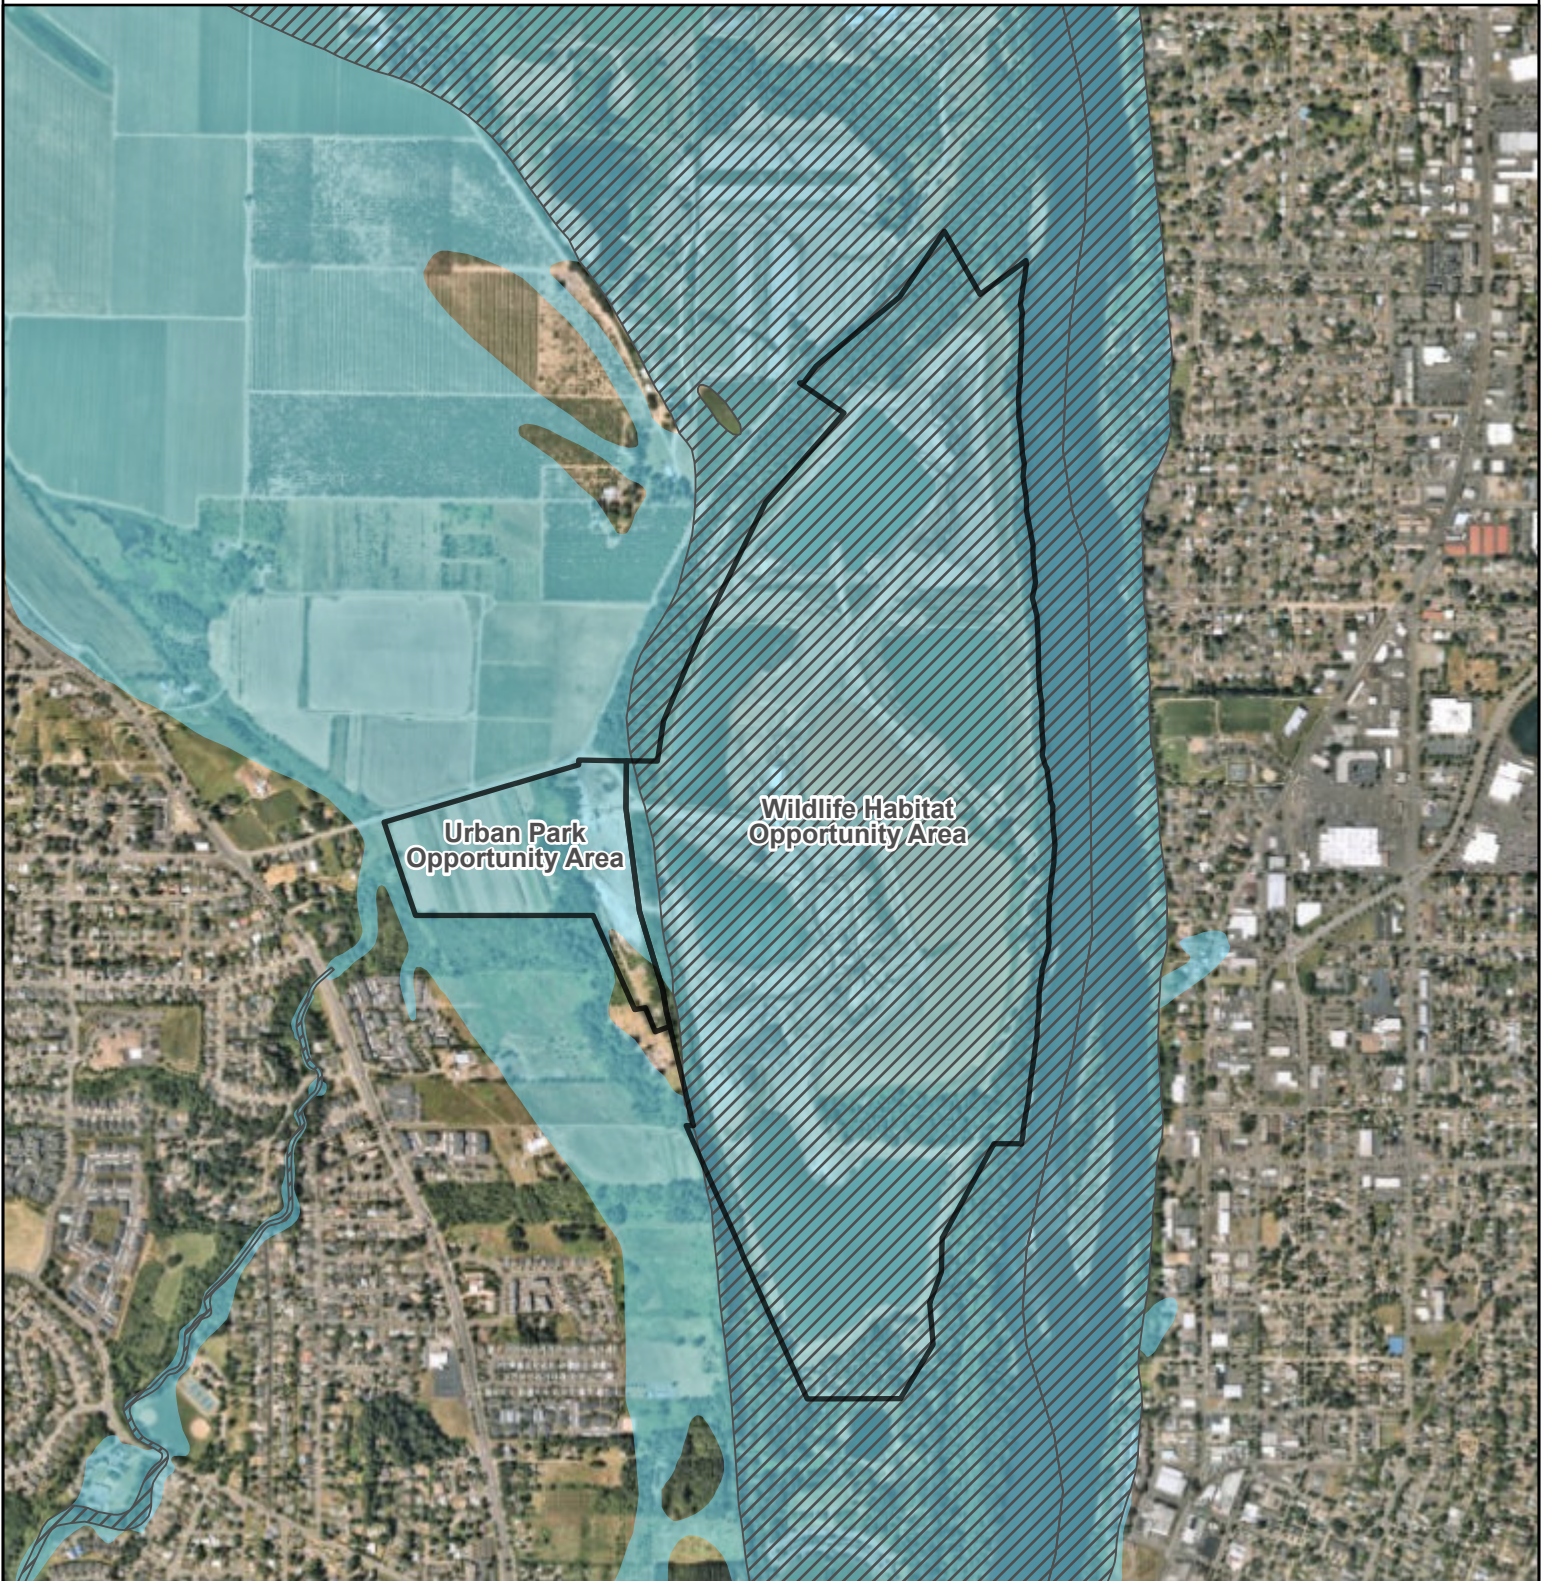

Flood Hazard Areas Property North of Wallace Marine Park

LEGEND

-  Opportunity Area
-  Floodway
-  Floodplain / high flood risk area (100 year)