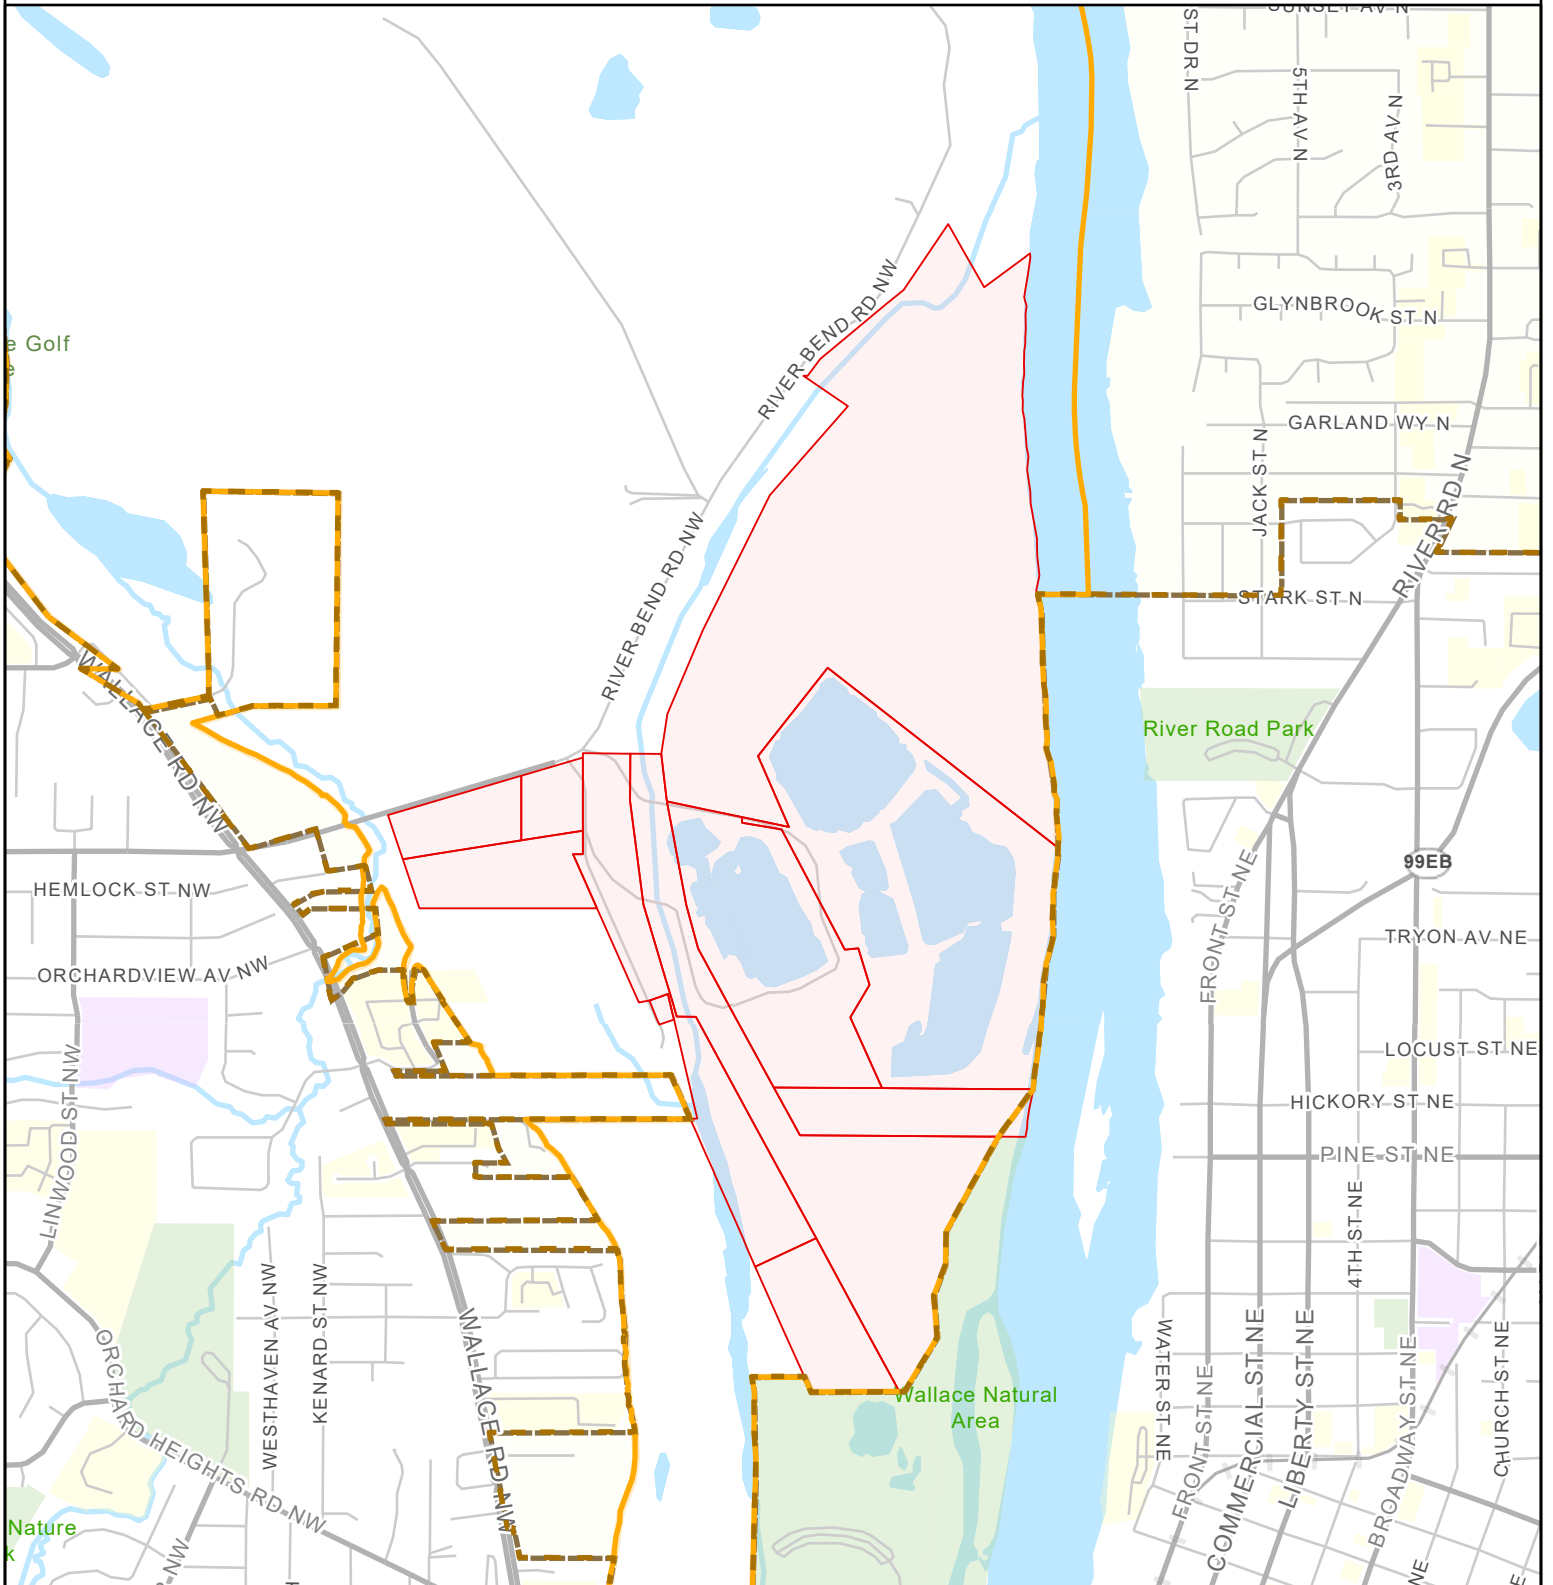

Property North of Wallace Marine Park

LEGEND

- Taxlots owned by Walling Properties, LLC
- Salem City Limits
- Urban Growth Boundary