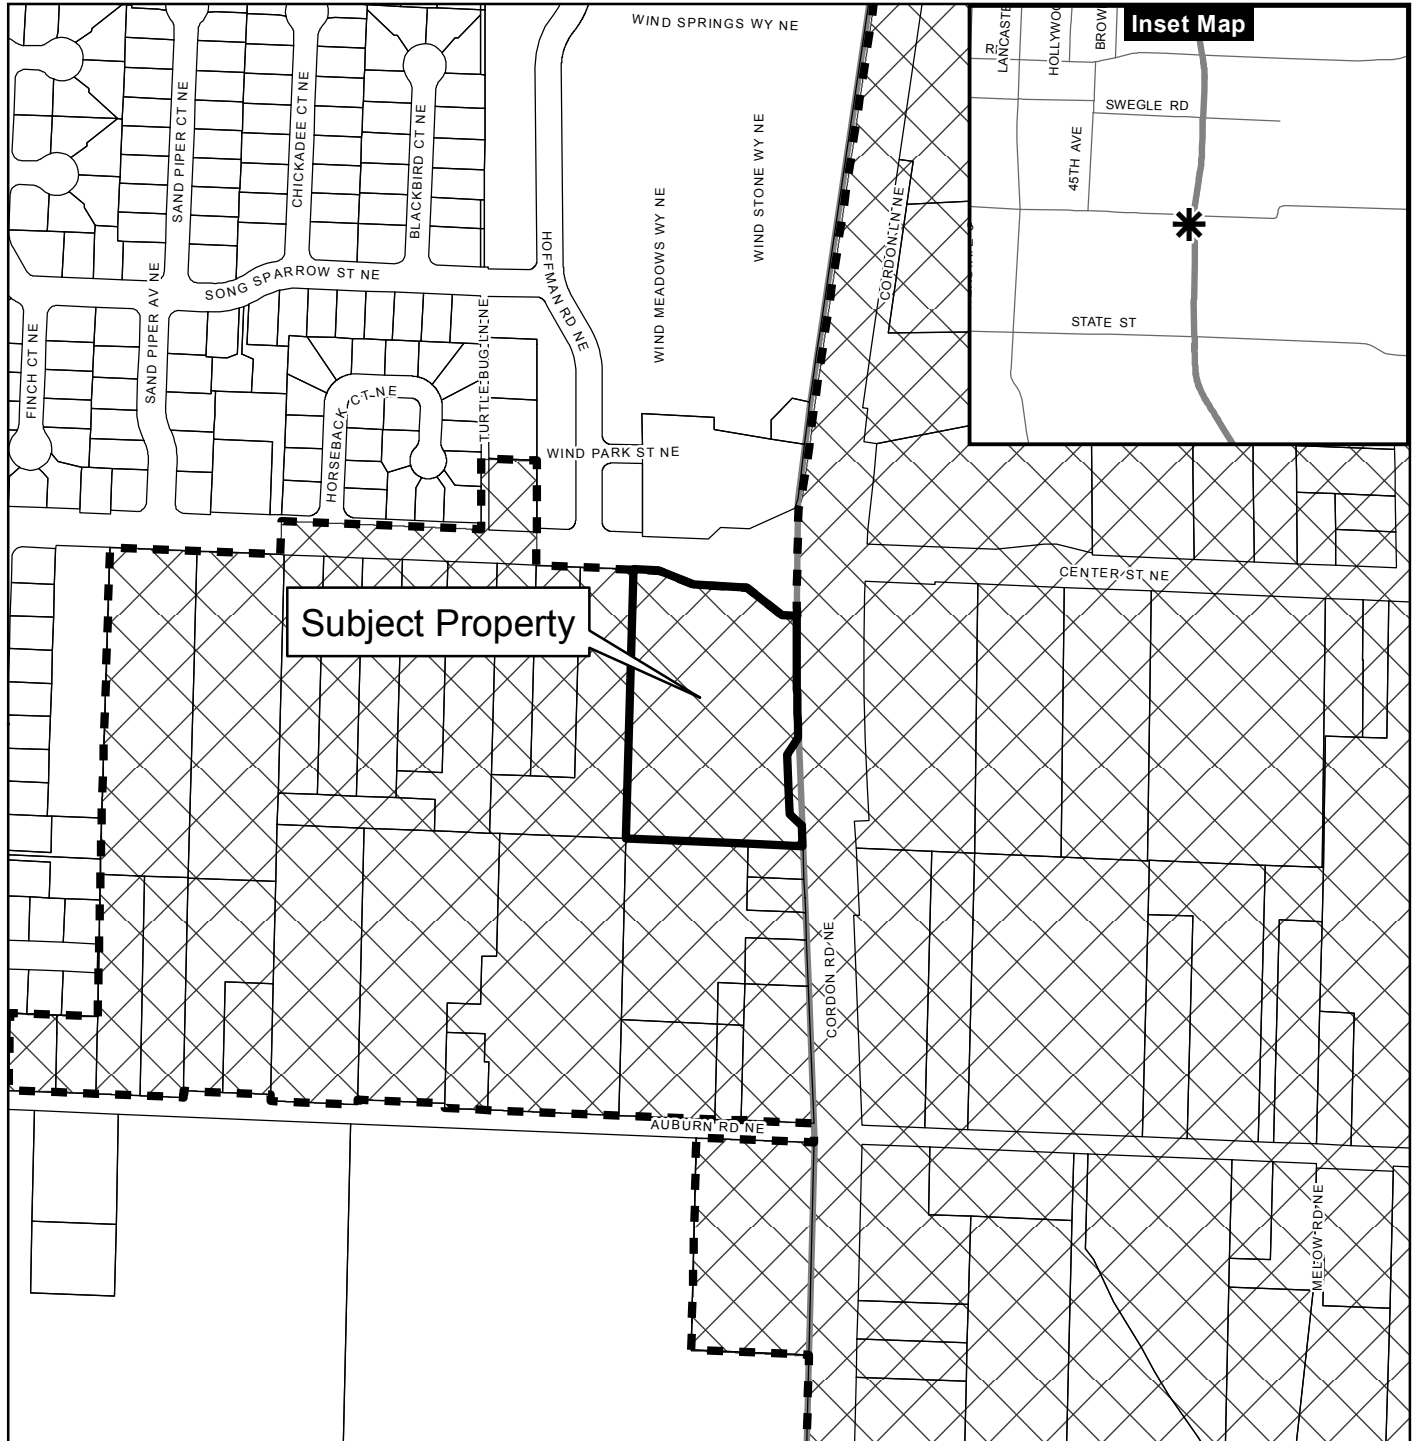

Vicinity Map 4980 Center Street NE

Subject Property

Inset Map

Legend

- Taxlots
- Urban Growth Boundary
- City Limits
- Outside Salem City Limits
- Historic District
- Schools
- Parks

0 100 200 400 Feet

This product is provided as is, without warranty. In no event is the City of Salem liable for damages from the use of this product. This product is subject to license and copyright limitations and further distribution or resale is prohibited.