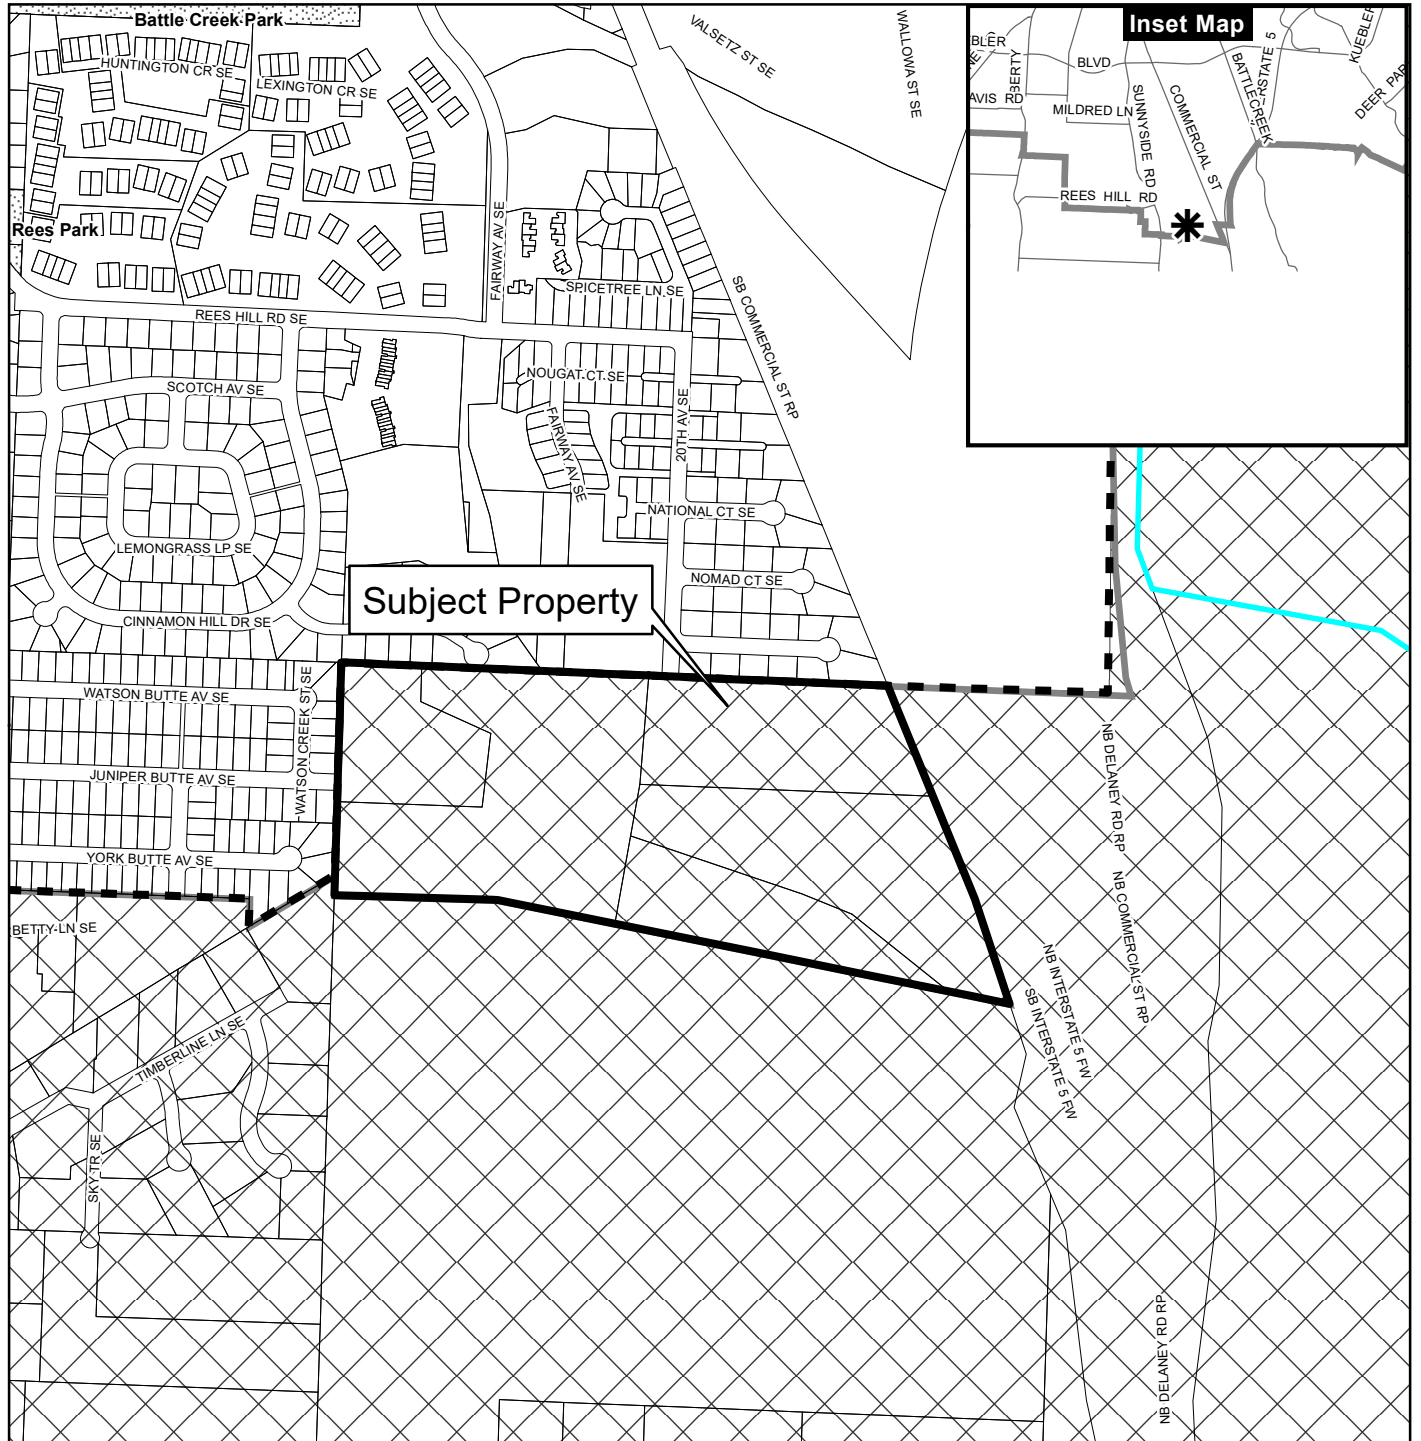

Vicinity Map

7006 Sunnyside Road SE and 7102 Cains Place SE

Legend

-  Taxlots
-  Outside Salem City Limits
-  Parks
-  Urban Growth Boundary
-  Historic District
-  City Limits
-  Schools

0 100 200 400 Feet