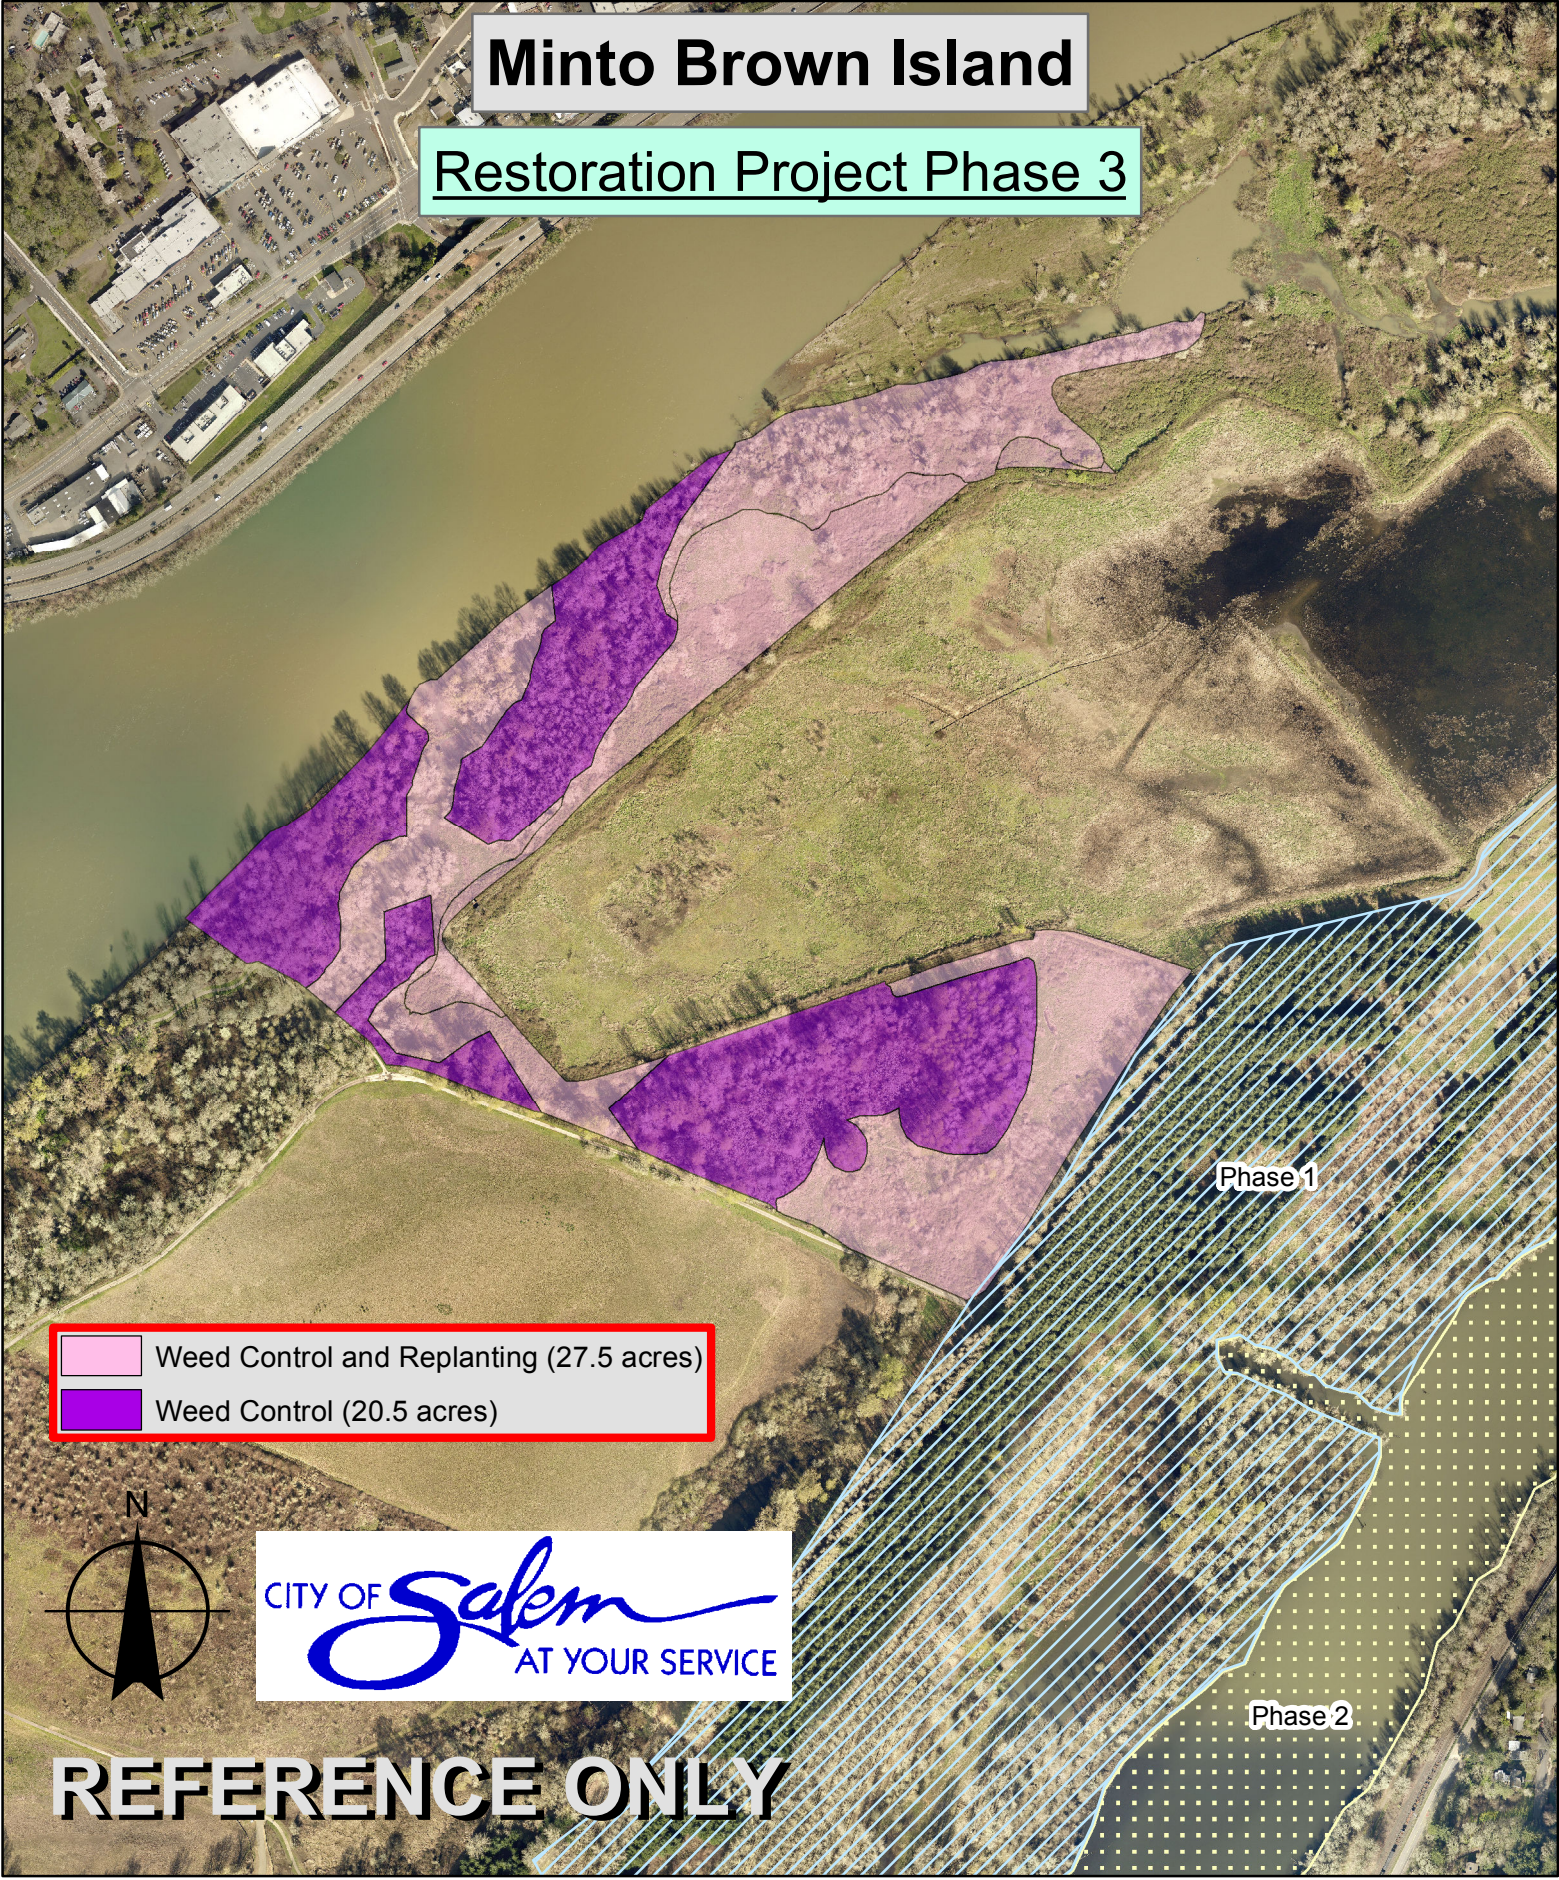

Minto Brown Island

Restoration Project Phase 3

- Weed Control and Replanting (27.5 acres)
- Weed Control (20.5 acres)

REFERENCE ONLY

This product is provided as-is, without warranty. In no event is the City of Salem liable for damages from the use of this product. This product is subject to license and copyright limitations and further distribution or resale is prohibited.