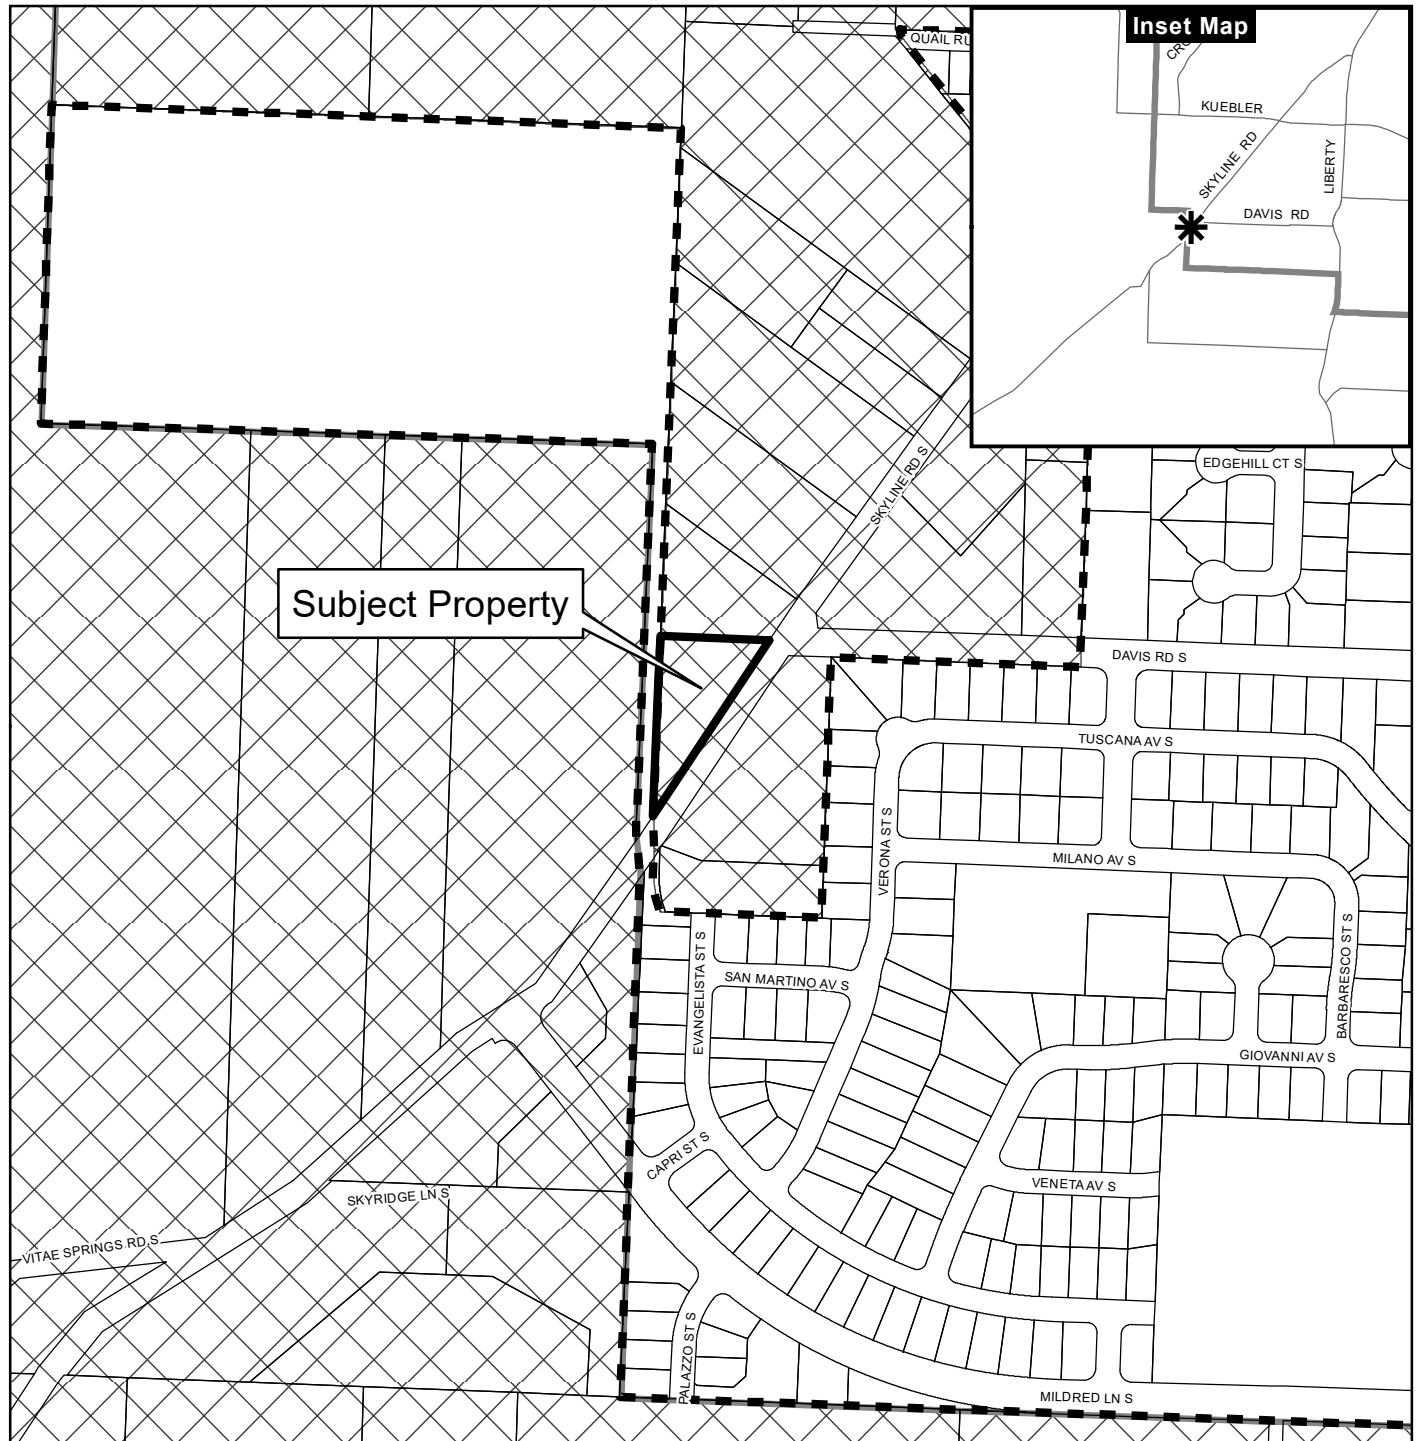

Vicinity Map 5725 Skyline Road S

Legend

-  Taxlots
-  Urban Growth Boundary
-  City Limits
-  Outside Salem City Limits
-  Historic District
-  Schools
-  Parks

0 100 200 400 Feet

This product is provided as is, without warranty. In no event is the City of Salem liable for damages from the use of this product. This product is subject to license and copyright limitations and further distribution or resale is prohibited.