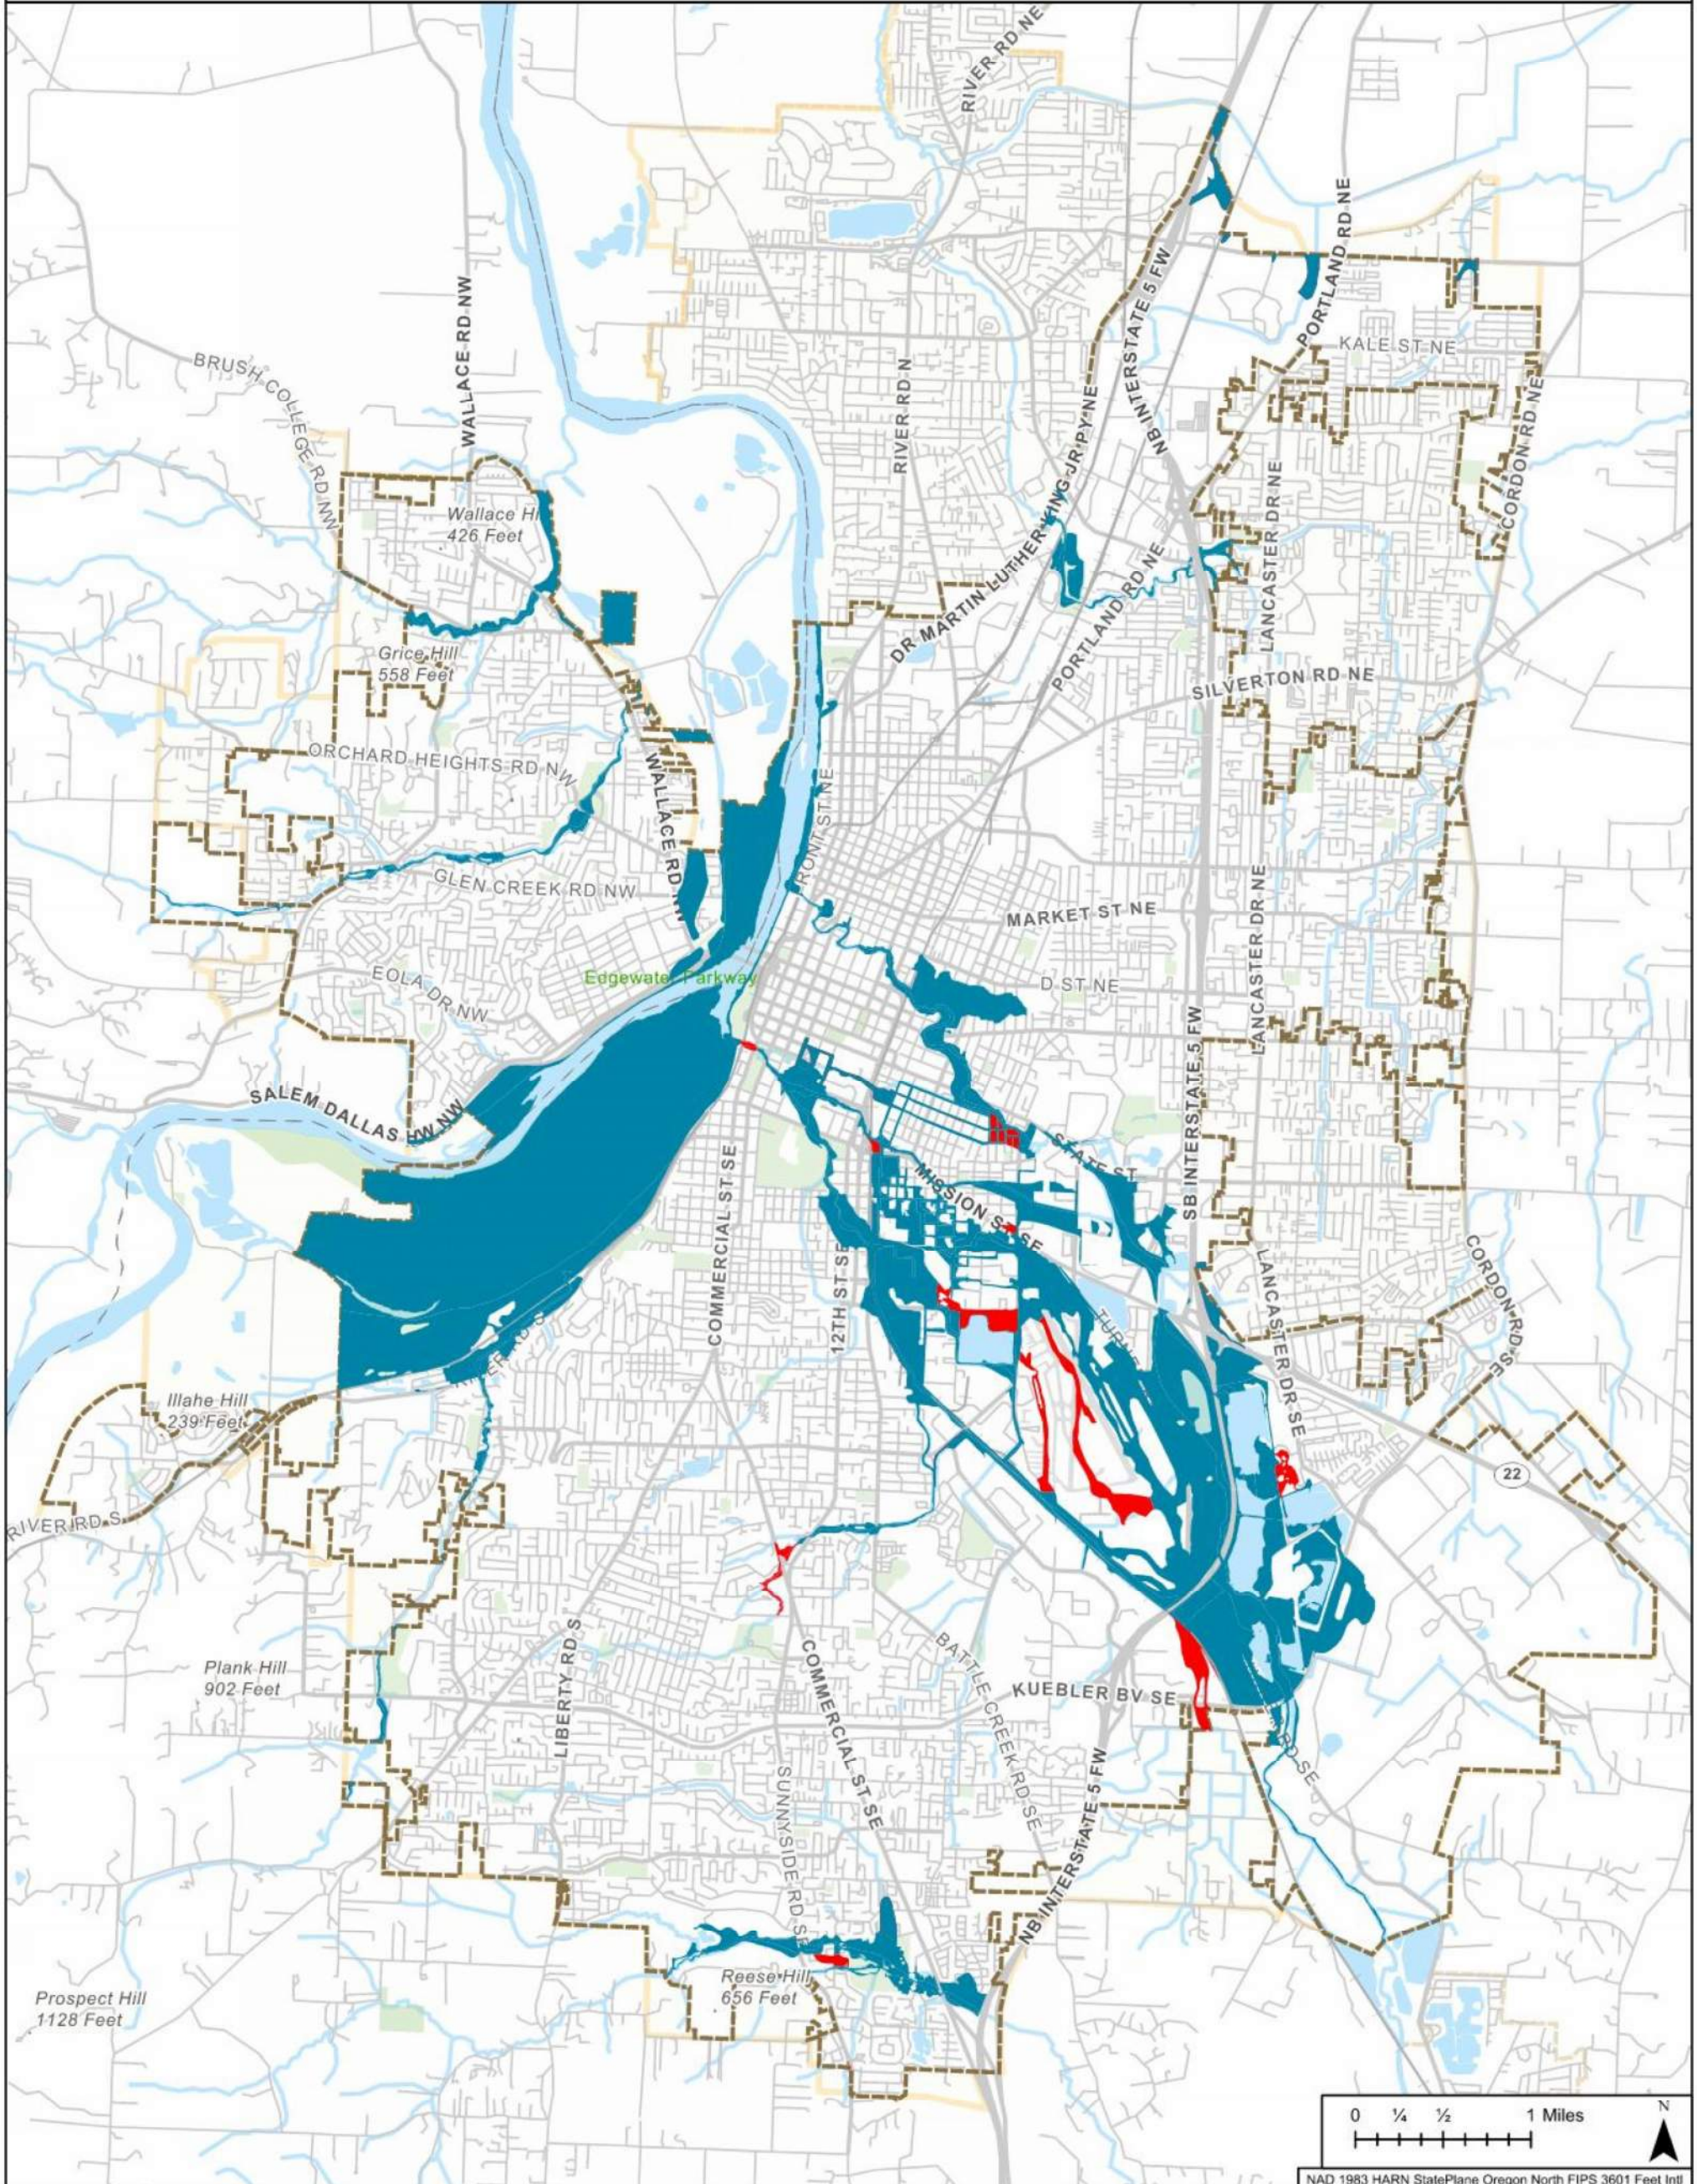

# Special Floodplain Hazard Area

City of Salem, NFIP#410167

Total Area of Special Floodplain Hazard Area: **3,978 Acres**  
Total Area of Interim Floodplain Hazard Area: **244 Acres**

- IFHA
- SFHA
- City Limits

Date: 5/23/2023  
Source: All layers from City of Salem SDE database unless otherwise noted