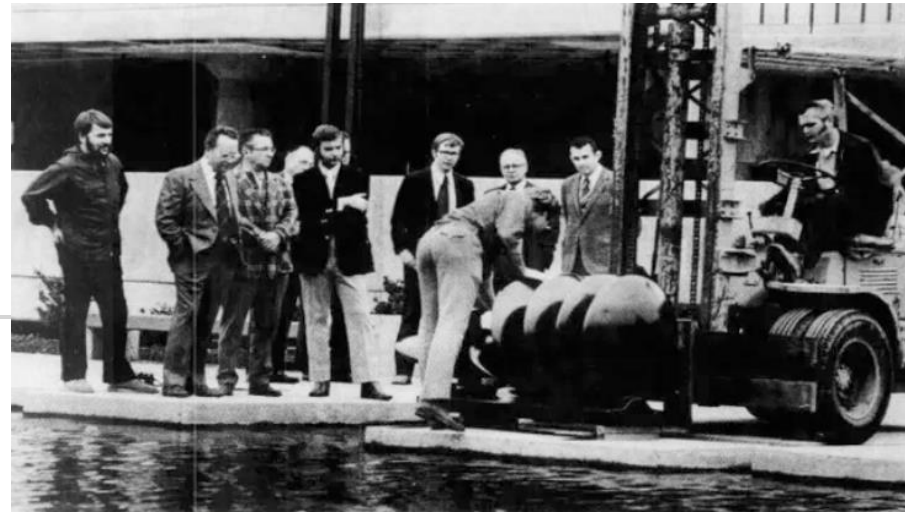

The RFQ is in process.

Repairs Restorations

Black Discs

By William Roy

Located at the Civic Center

“Mirror Pond”

Art Work Sculptor **Bill Roy** (leaning) gives his untitled steel sculpture a gentle assist as it is lowered into place at the Civic Center reflecting pond Friday. The sculpture was donated by Martin Franz of LaPointe's store (second from left). Franz is chairman of the Salem Art Commission. (Statesman photo by Ron Cooper)