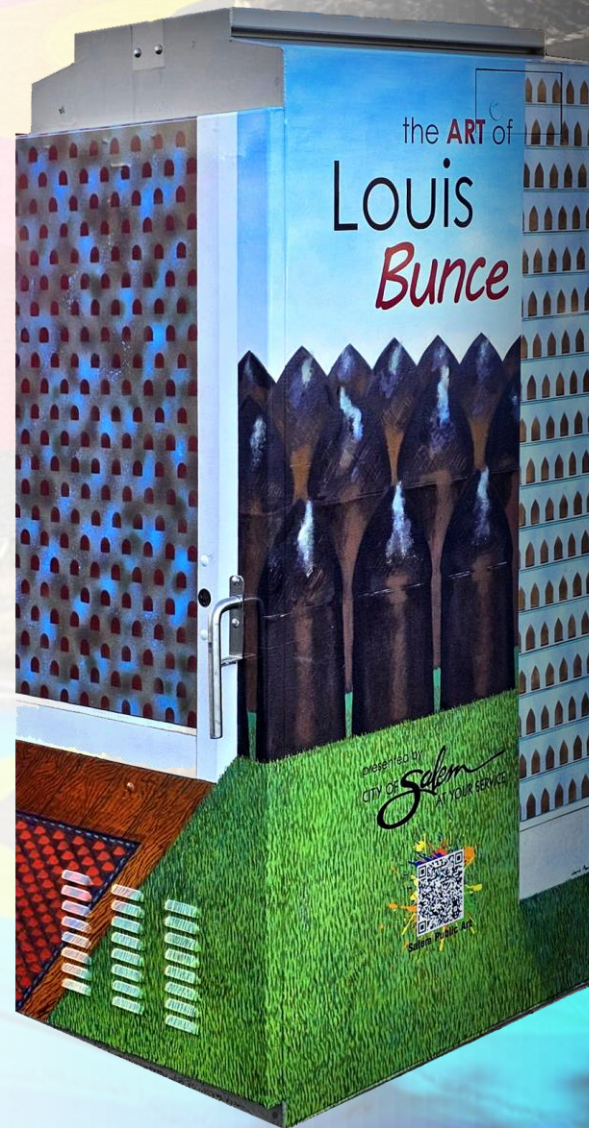

City Art Projects

Interdepartmental Support

- Street Painting Program
- Utility Box Wrap Project

Grant Neighborhood – Roundabouts on Hood at Winter & Cottage