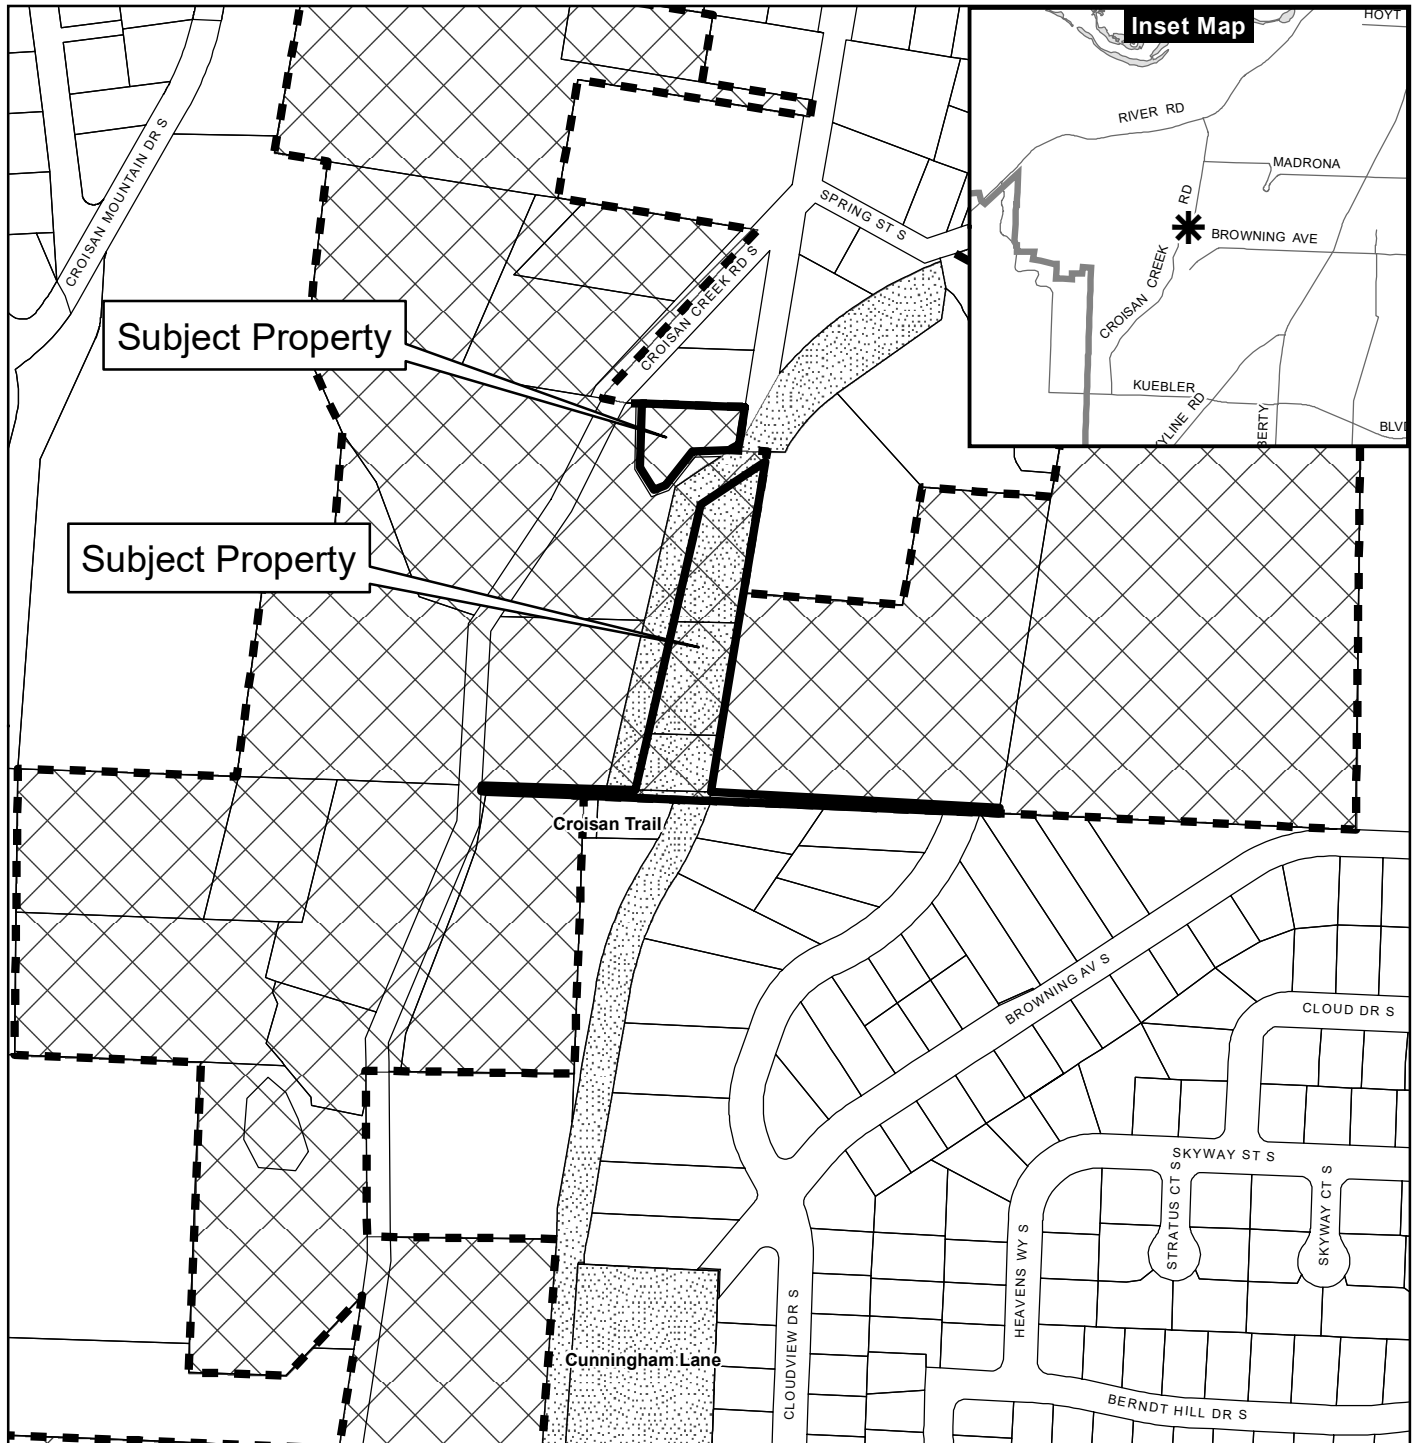

# Vicinity Map

## 3880 Croisan Creek Road S and City Owned Lands

**Legend**

-  Taxlots
-  Urban Growth Boundary
-  City Limits
-  Outside Salem City Limits
-  Historic District
-  Schools
-  Parks

This product is provided as is, without warranty. In no event is the City of Salem liable for damages from the use of this product. This product is subject to license and copyright limitations and further distribution or resale is prohibited.