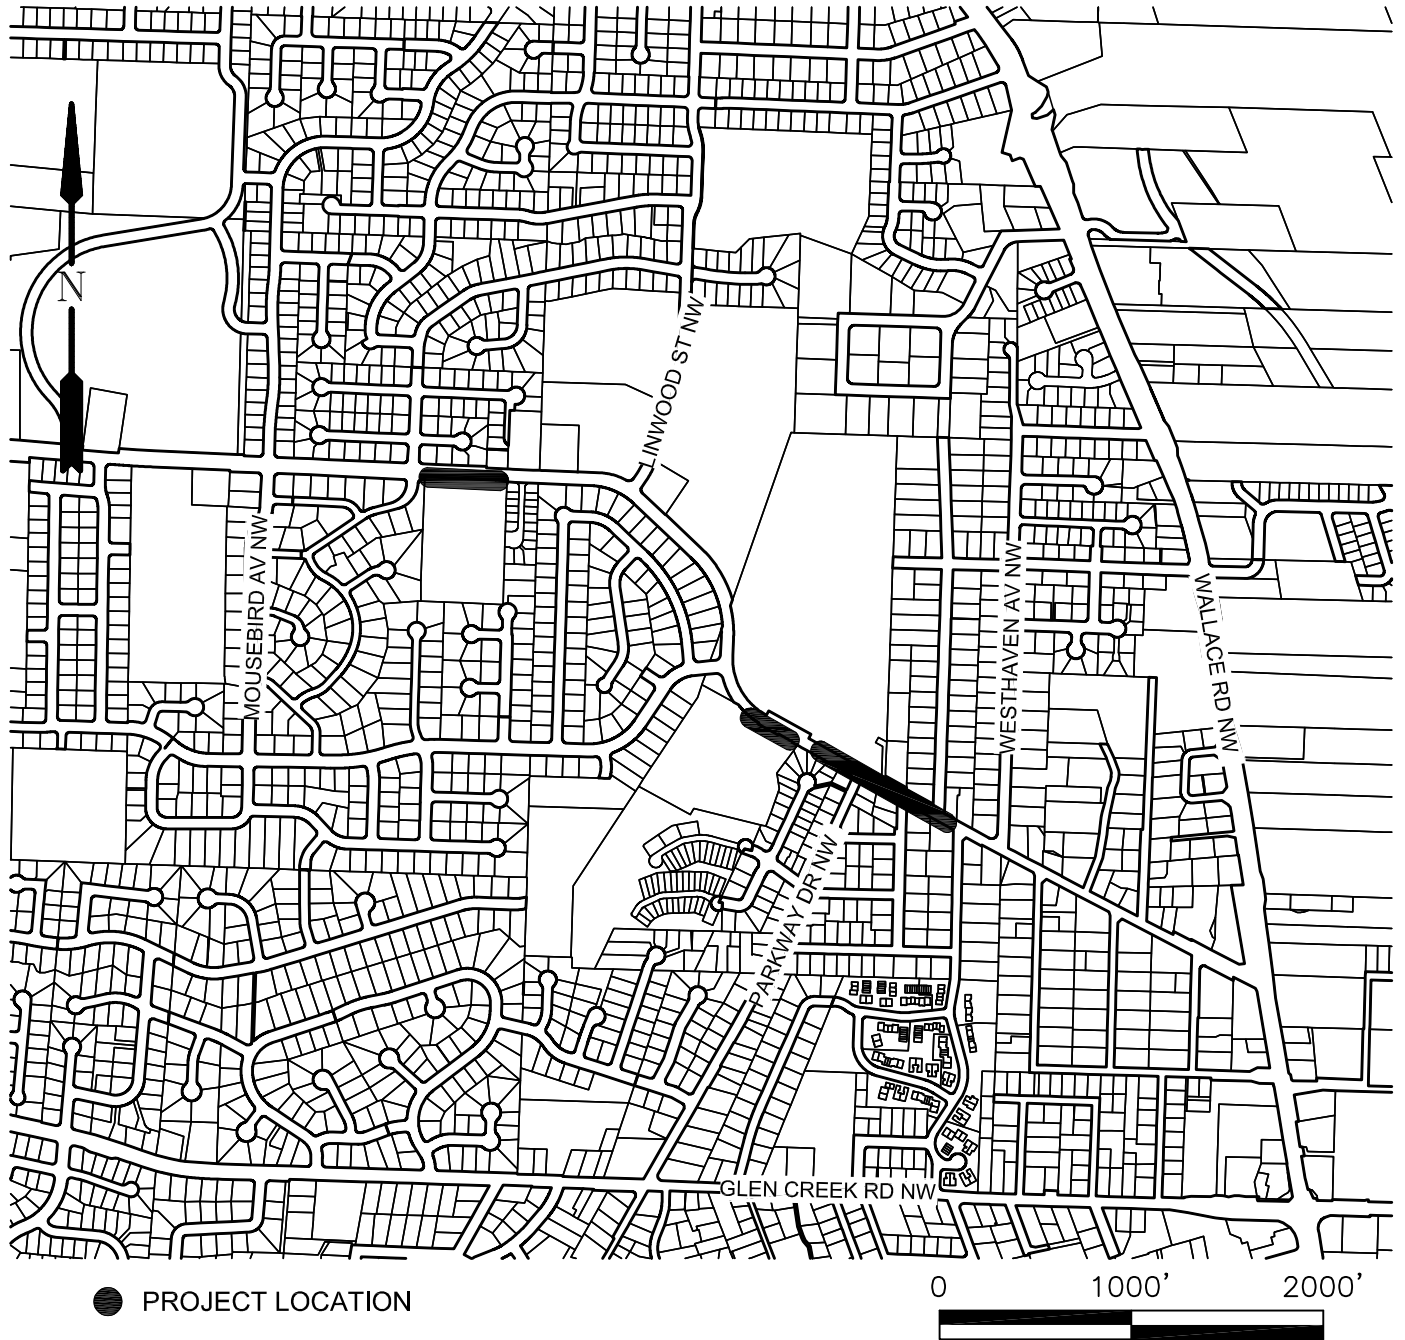

# PROJECT LOCATION MAP

## ORCHARD HEIGHTS ROAD NW: SNOWBIRD TO WESTHAVEN (SALEM) PROJECT PN: 720503, KEY: 21883

**CITY OF Salem**  
AT YOUR SERVICE  
PUBLIC WORKS DEPARTMENT

ENGINEERING DIVISION  
555 Liberty Street SE, Room 325  
Salem, OR 97301-3513  
Phone 503-588-6211  
www.cityofsalem.net