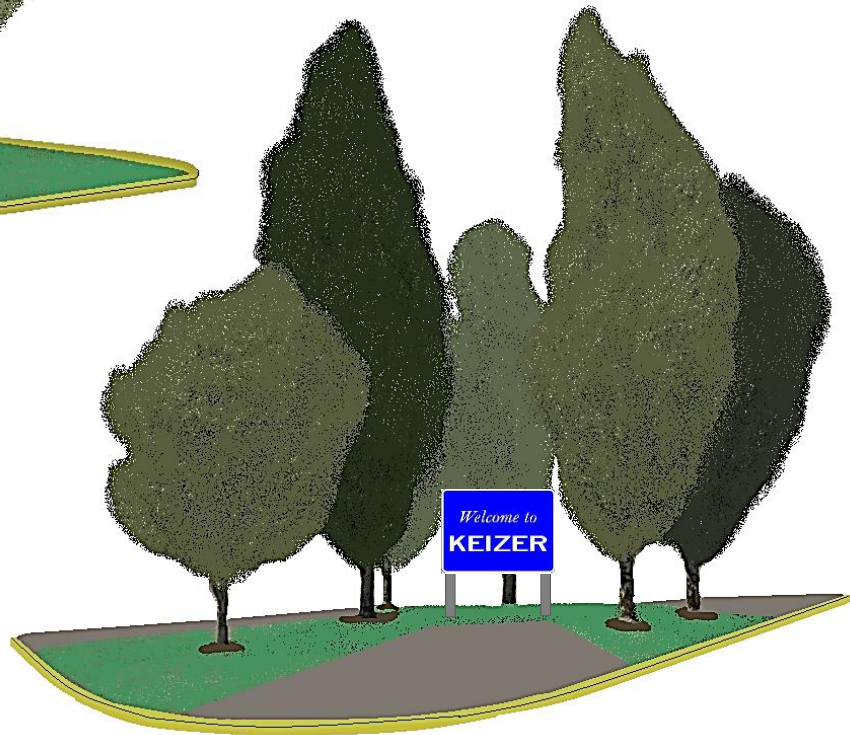

Salem/Keizer sign and Welcome to Keizer sign are 48"x36" and easily made in house.

Welcome to Salem sign matches new design on Portland Rd & Hyacinth and is made by outside vendor.

*Signs not to scale

Northbound at River Rd & Stark St

Northbound at Broadway St & Stark St

Southbound at River Rd & Shangri La Av

Lines of sight