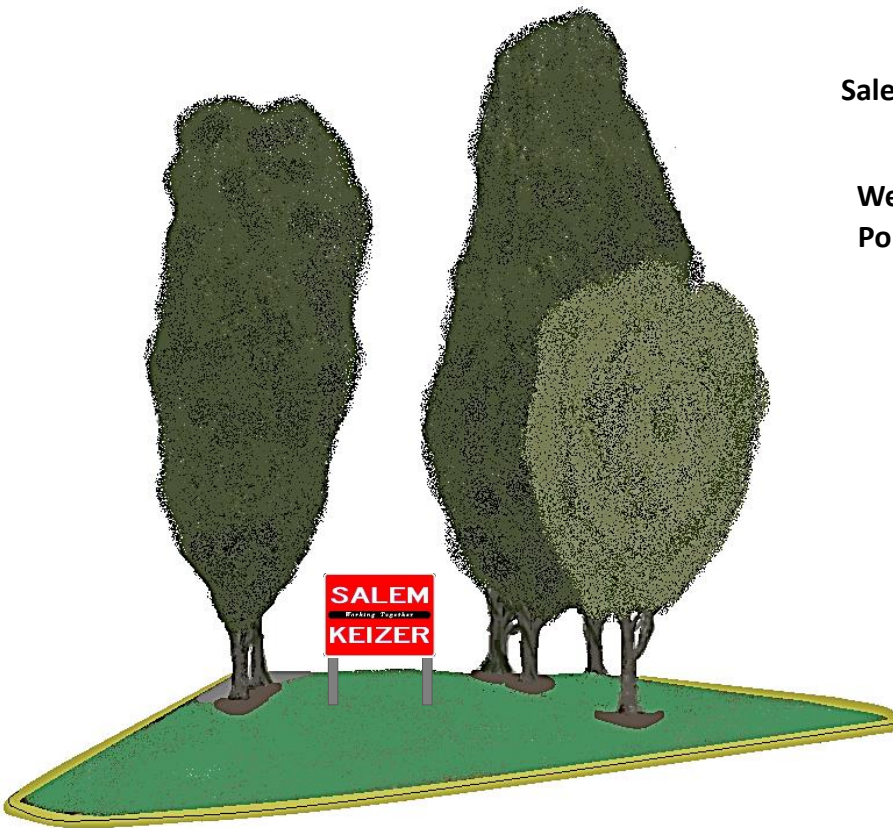

Salem/Keizer sign and Welcome to Keizer sign are 48"x36" and easily made in house.

Welcome to Salem sign matches new design on Portland Rd & Hyacinth and is made by outside vendor.

*Signs not to scale

Northbound at River Rd & Stark St

Northbound at Broadway St & Stark St

Southbound at River Rd & Shangri La Av

Lines of sight