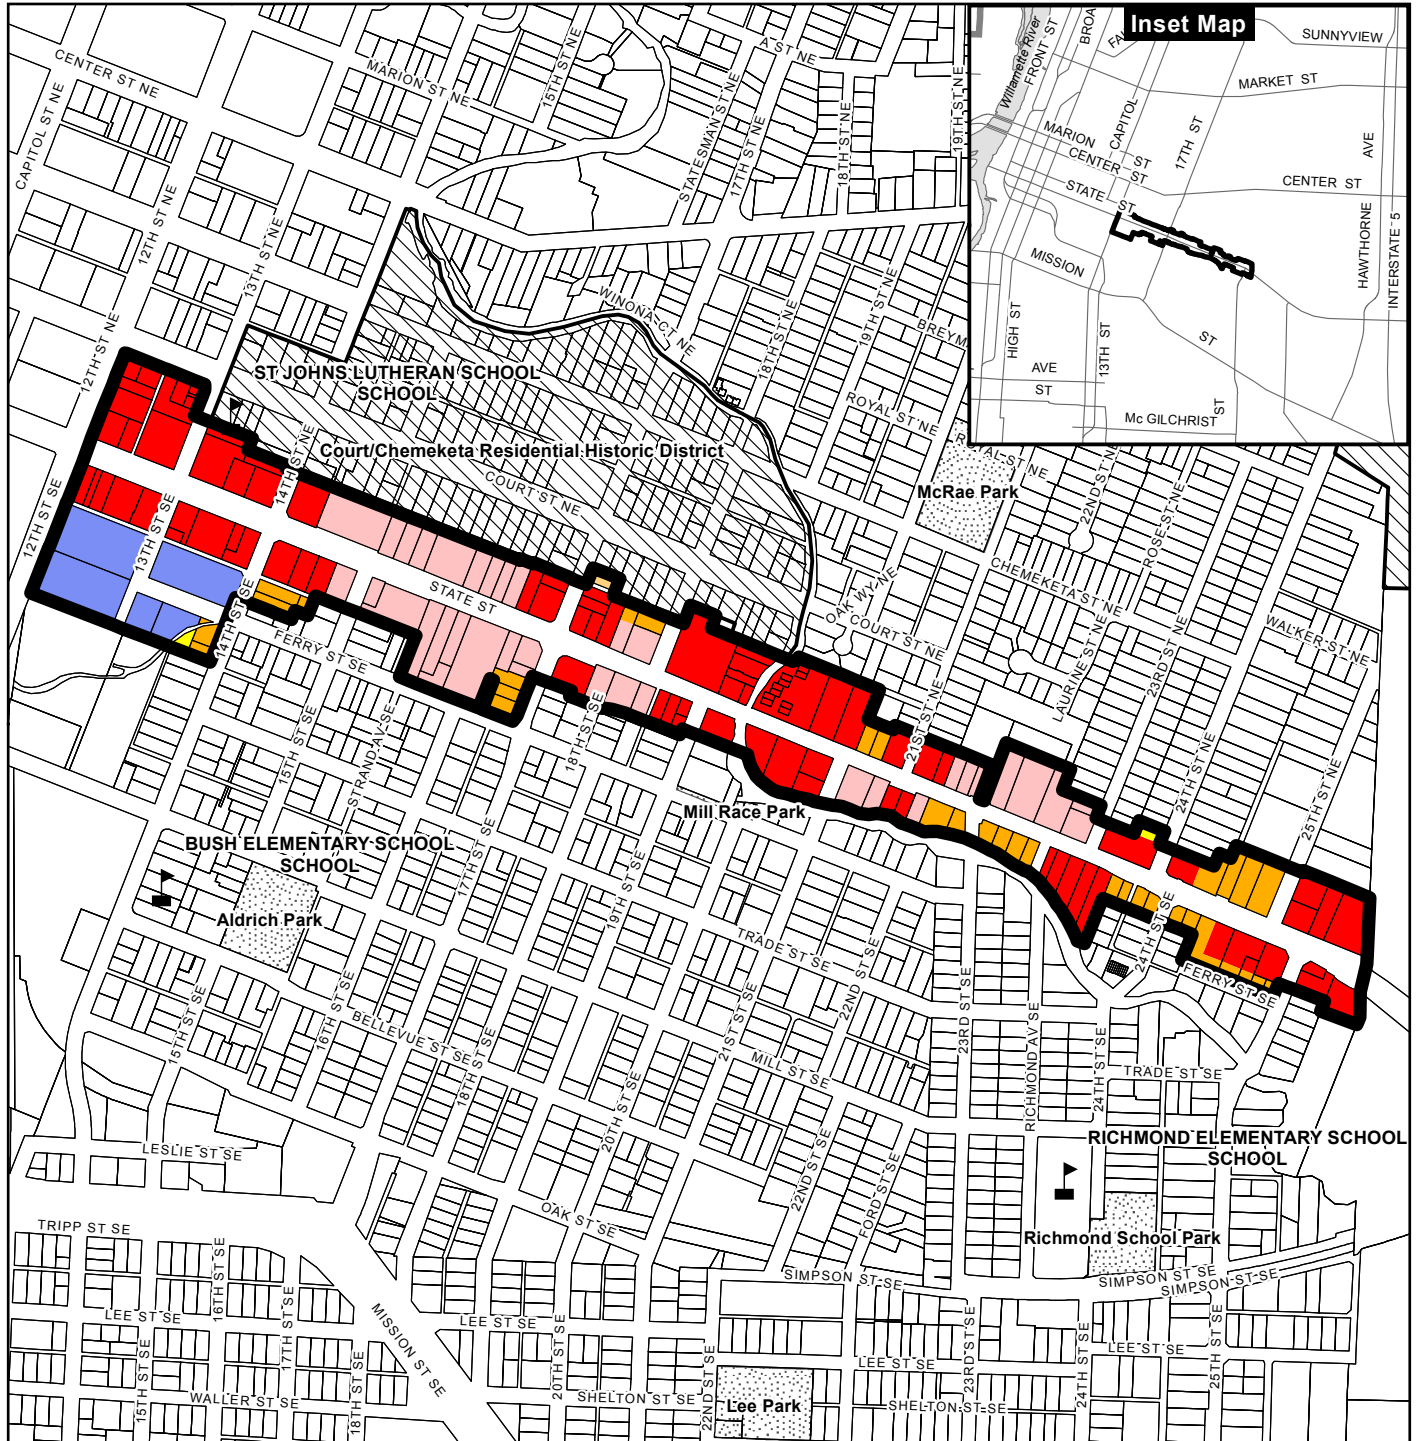

State Street Corridor Existing Zoning

Legend

- Taxlots
- Single Family Residential
- Commercial Office
- Historic District
- Multiple Family Residential 1
- Retail Commercial
- Schools
- Multiple Family Residential 2
- Public Service