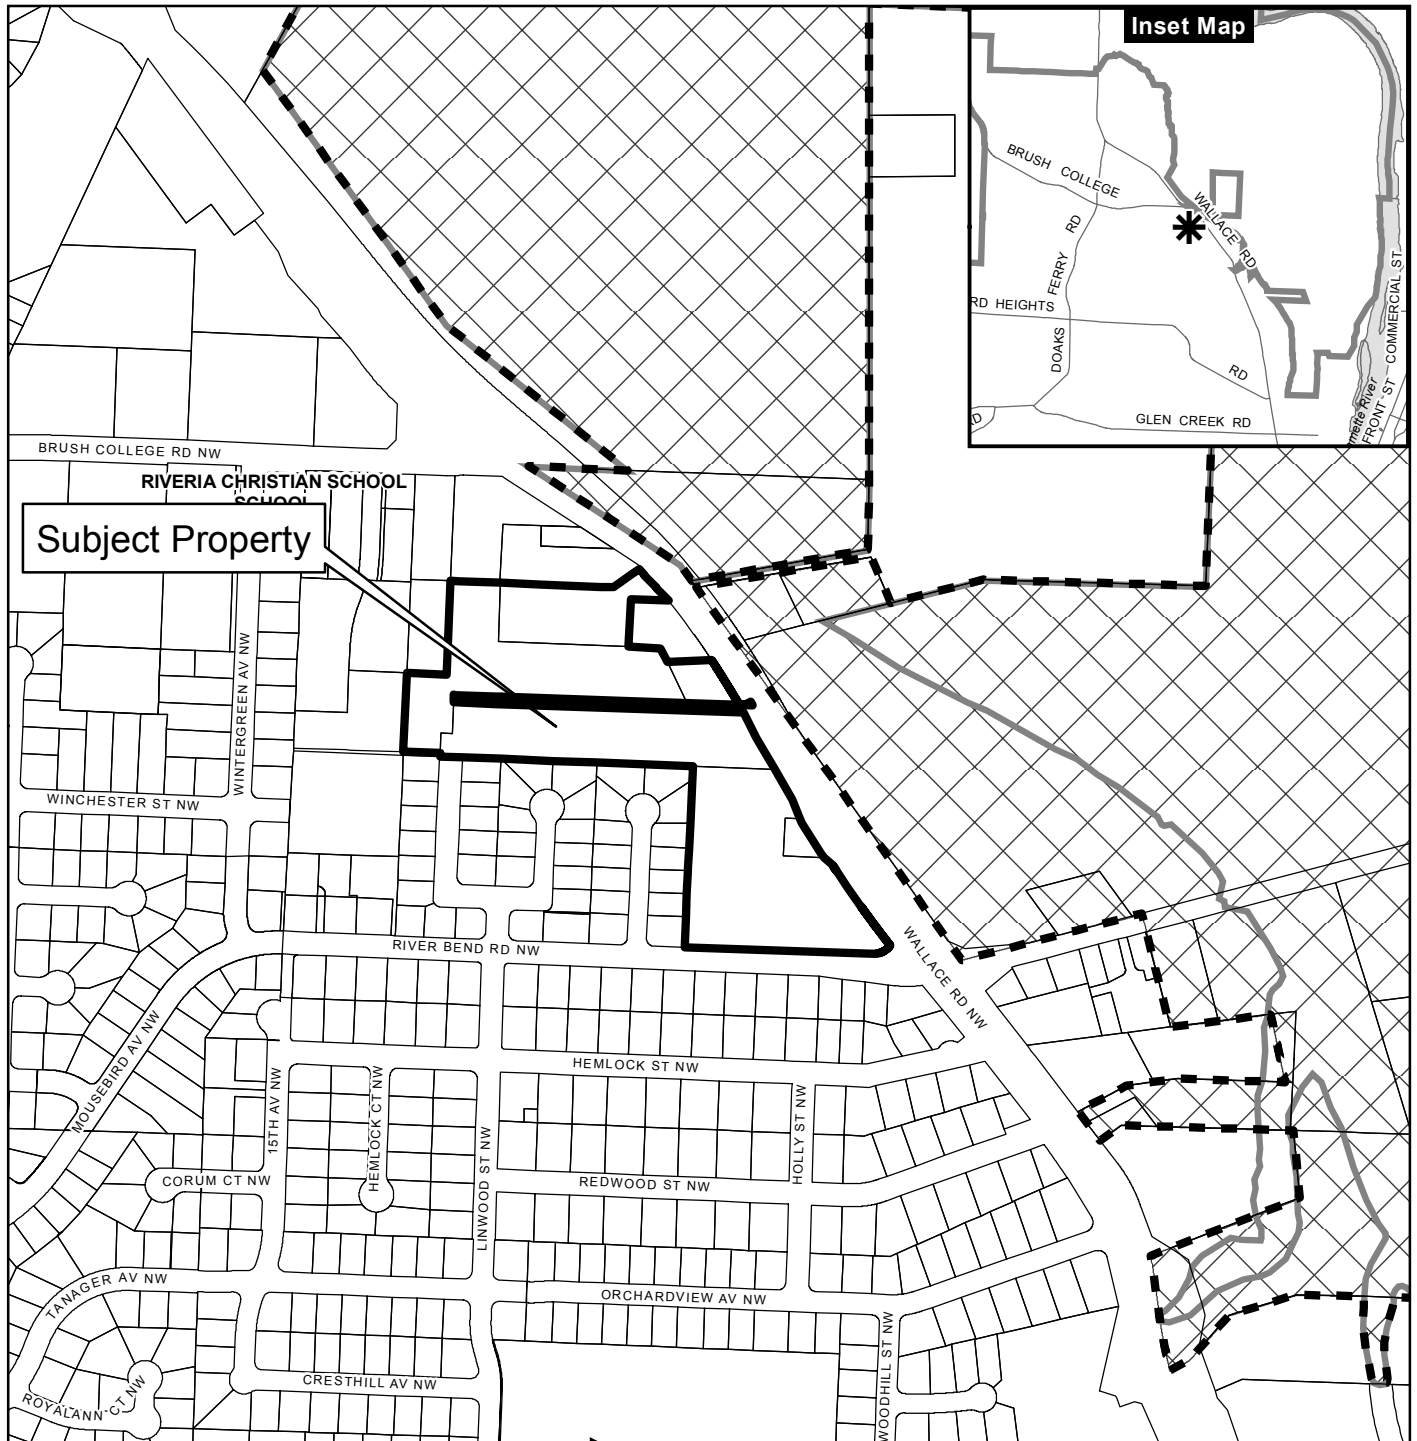

Vicinity Map - 2465, 2499, 2501, and 2519 Wallace Rd NW and 1221 River Bend Rd NW

Legend

-  Taxlots
-  Urban Growth Boundary
-  City Limits
-  Outside Salem City Limits
-  Historic District
-  Schools
-  Parks