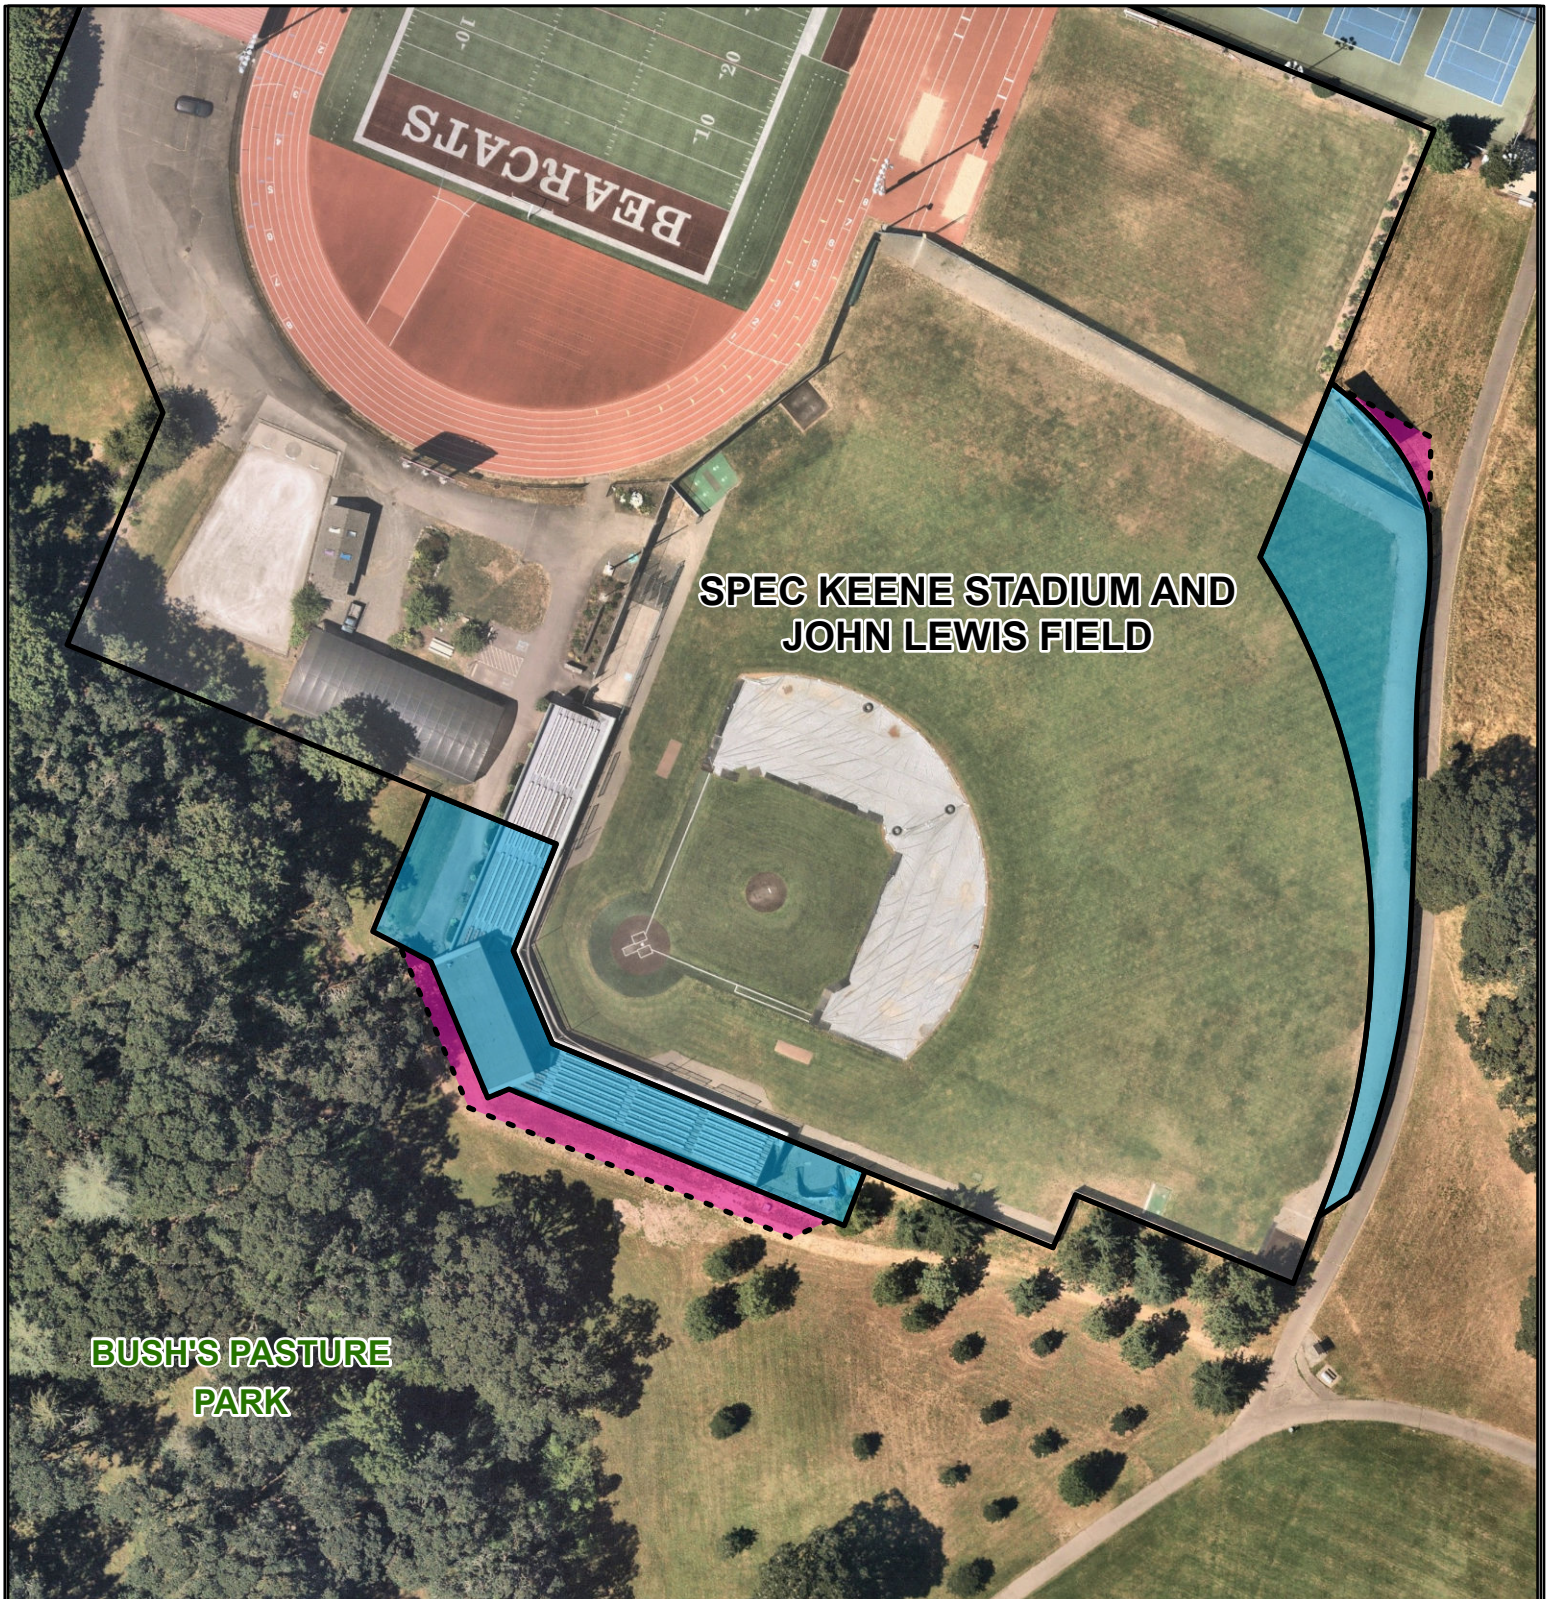

VICINITY MAP

Spec Keene Stadium and John Lewis Field Improvements

LEGEND

-  Willamette University property
-  Encroachment Area (current)

-  Expansion of Encroachment Area (proposed)

Map dated June 10, 2024