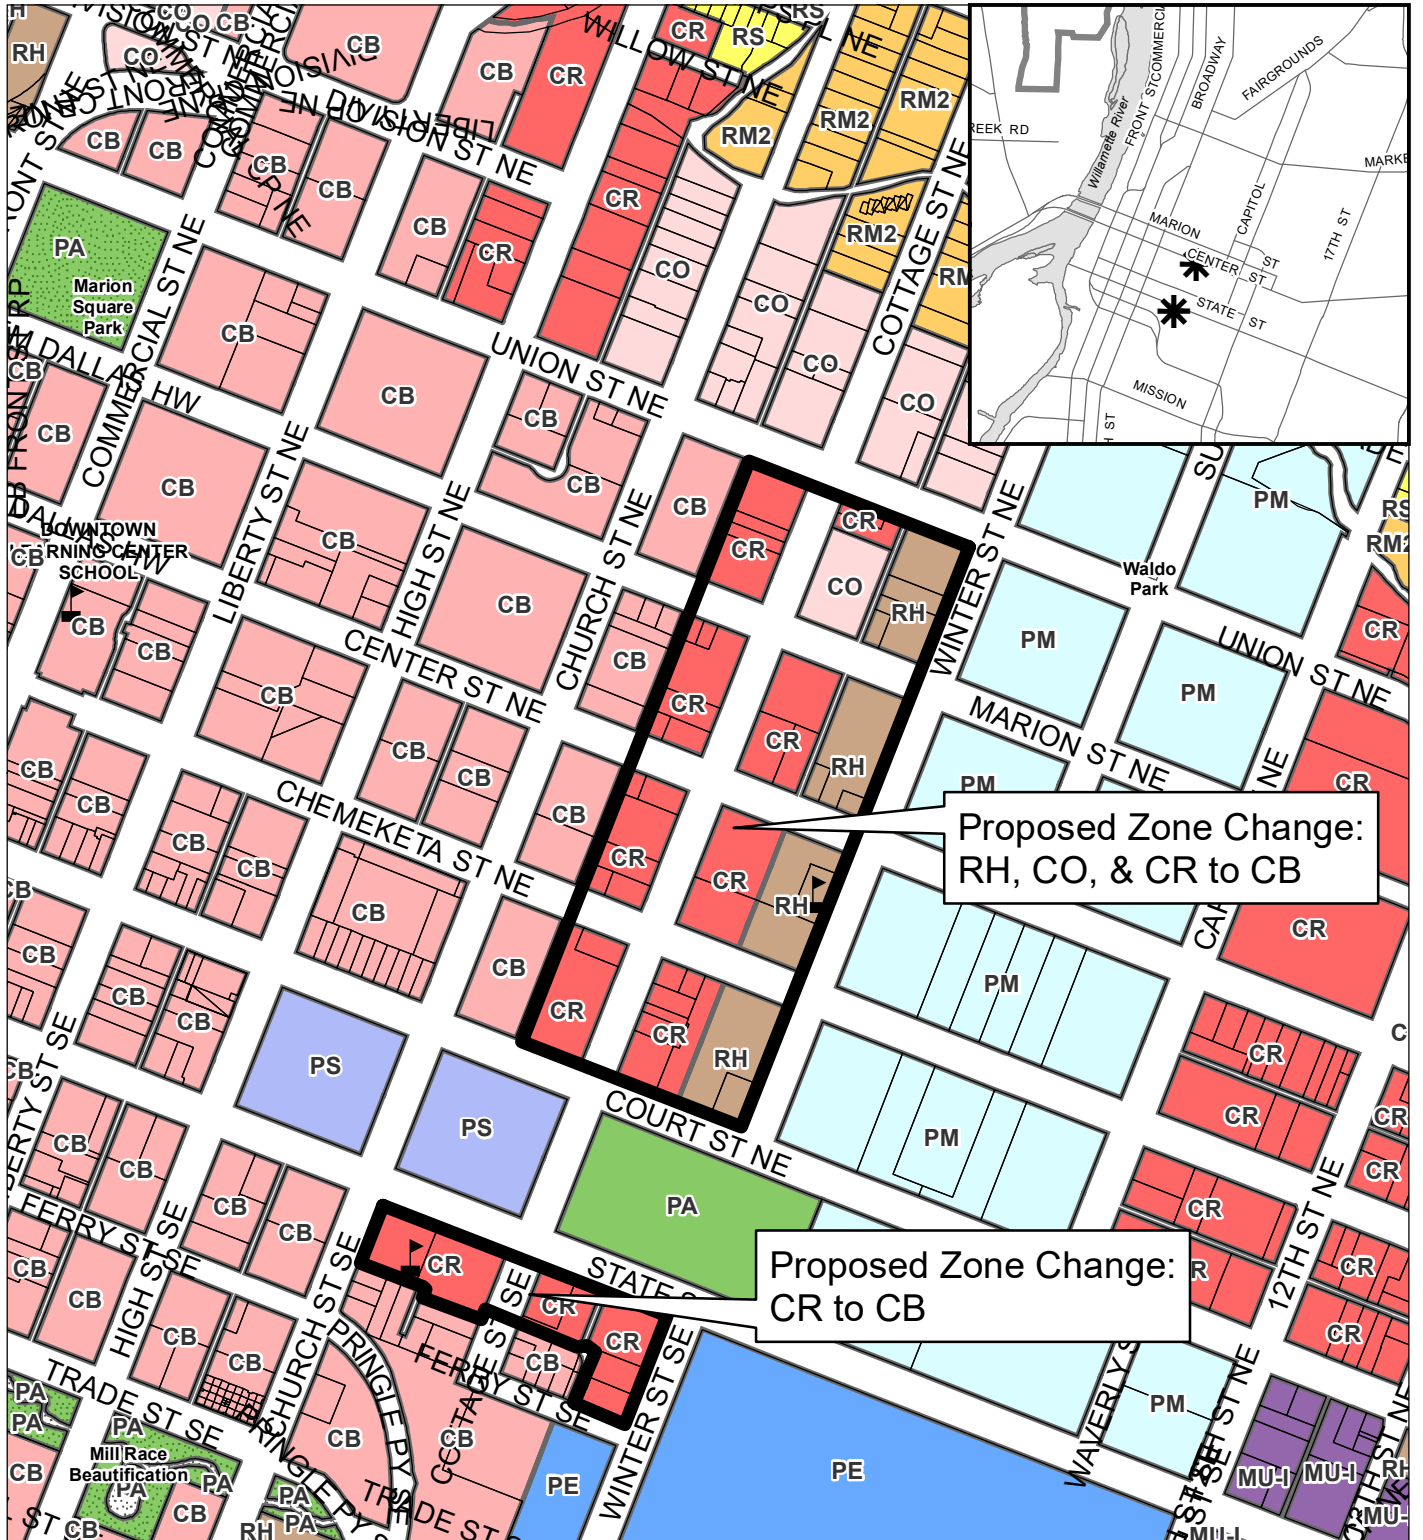

Proposed Zone Changes

Proposed Zone Change:
RH, CO, & CR to CB

Proposed Zone Change:
CR to CB

Legend

- RS Base Zoning
- Urban Growth Boundary
- Outside Salem City Limits
- Taxlots
- Parks
- 🎓 Schools

This product is provided as is, without warranty. In no event is the City of Salem liable for damages from the use of this product. This product is subject to license and copyright limitations and further distribution or resale is prohibited.

0 50 100 200 Feet